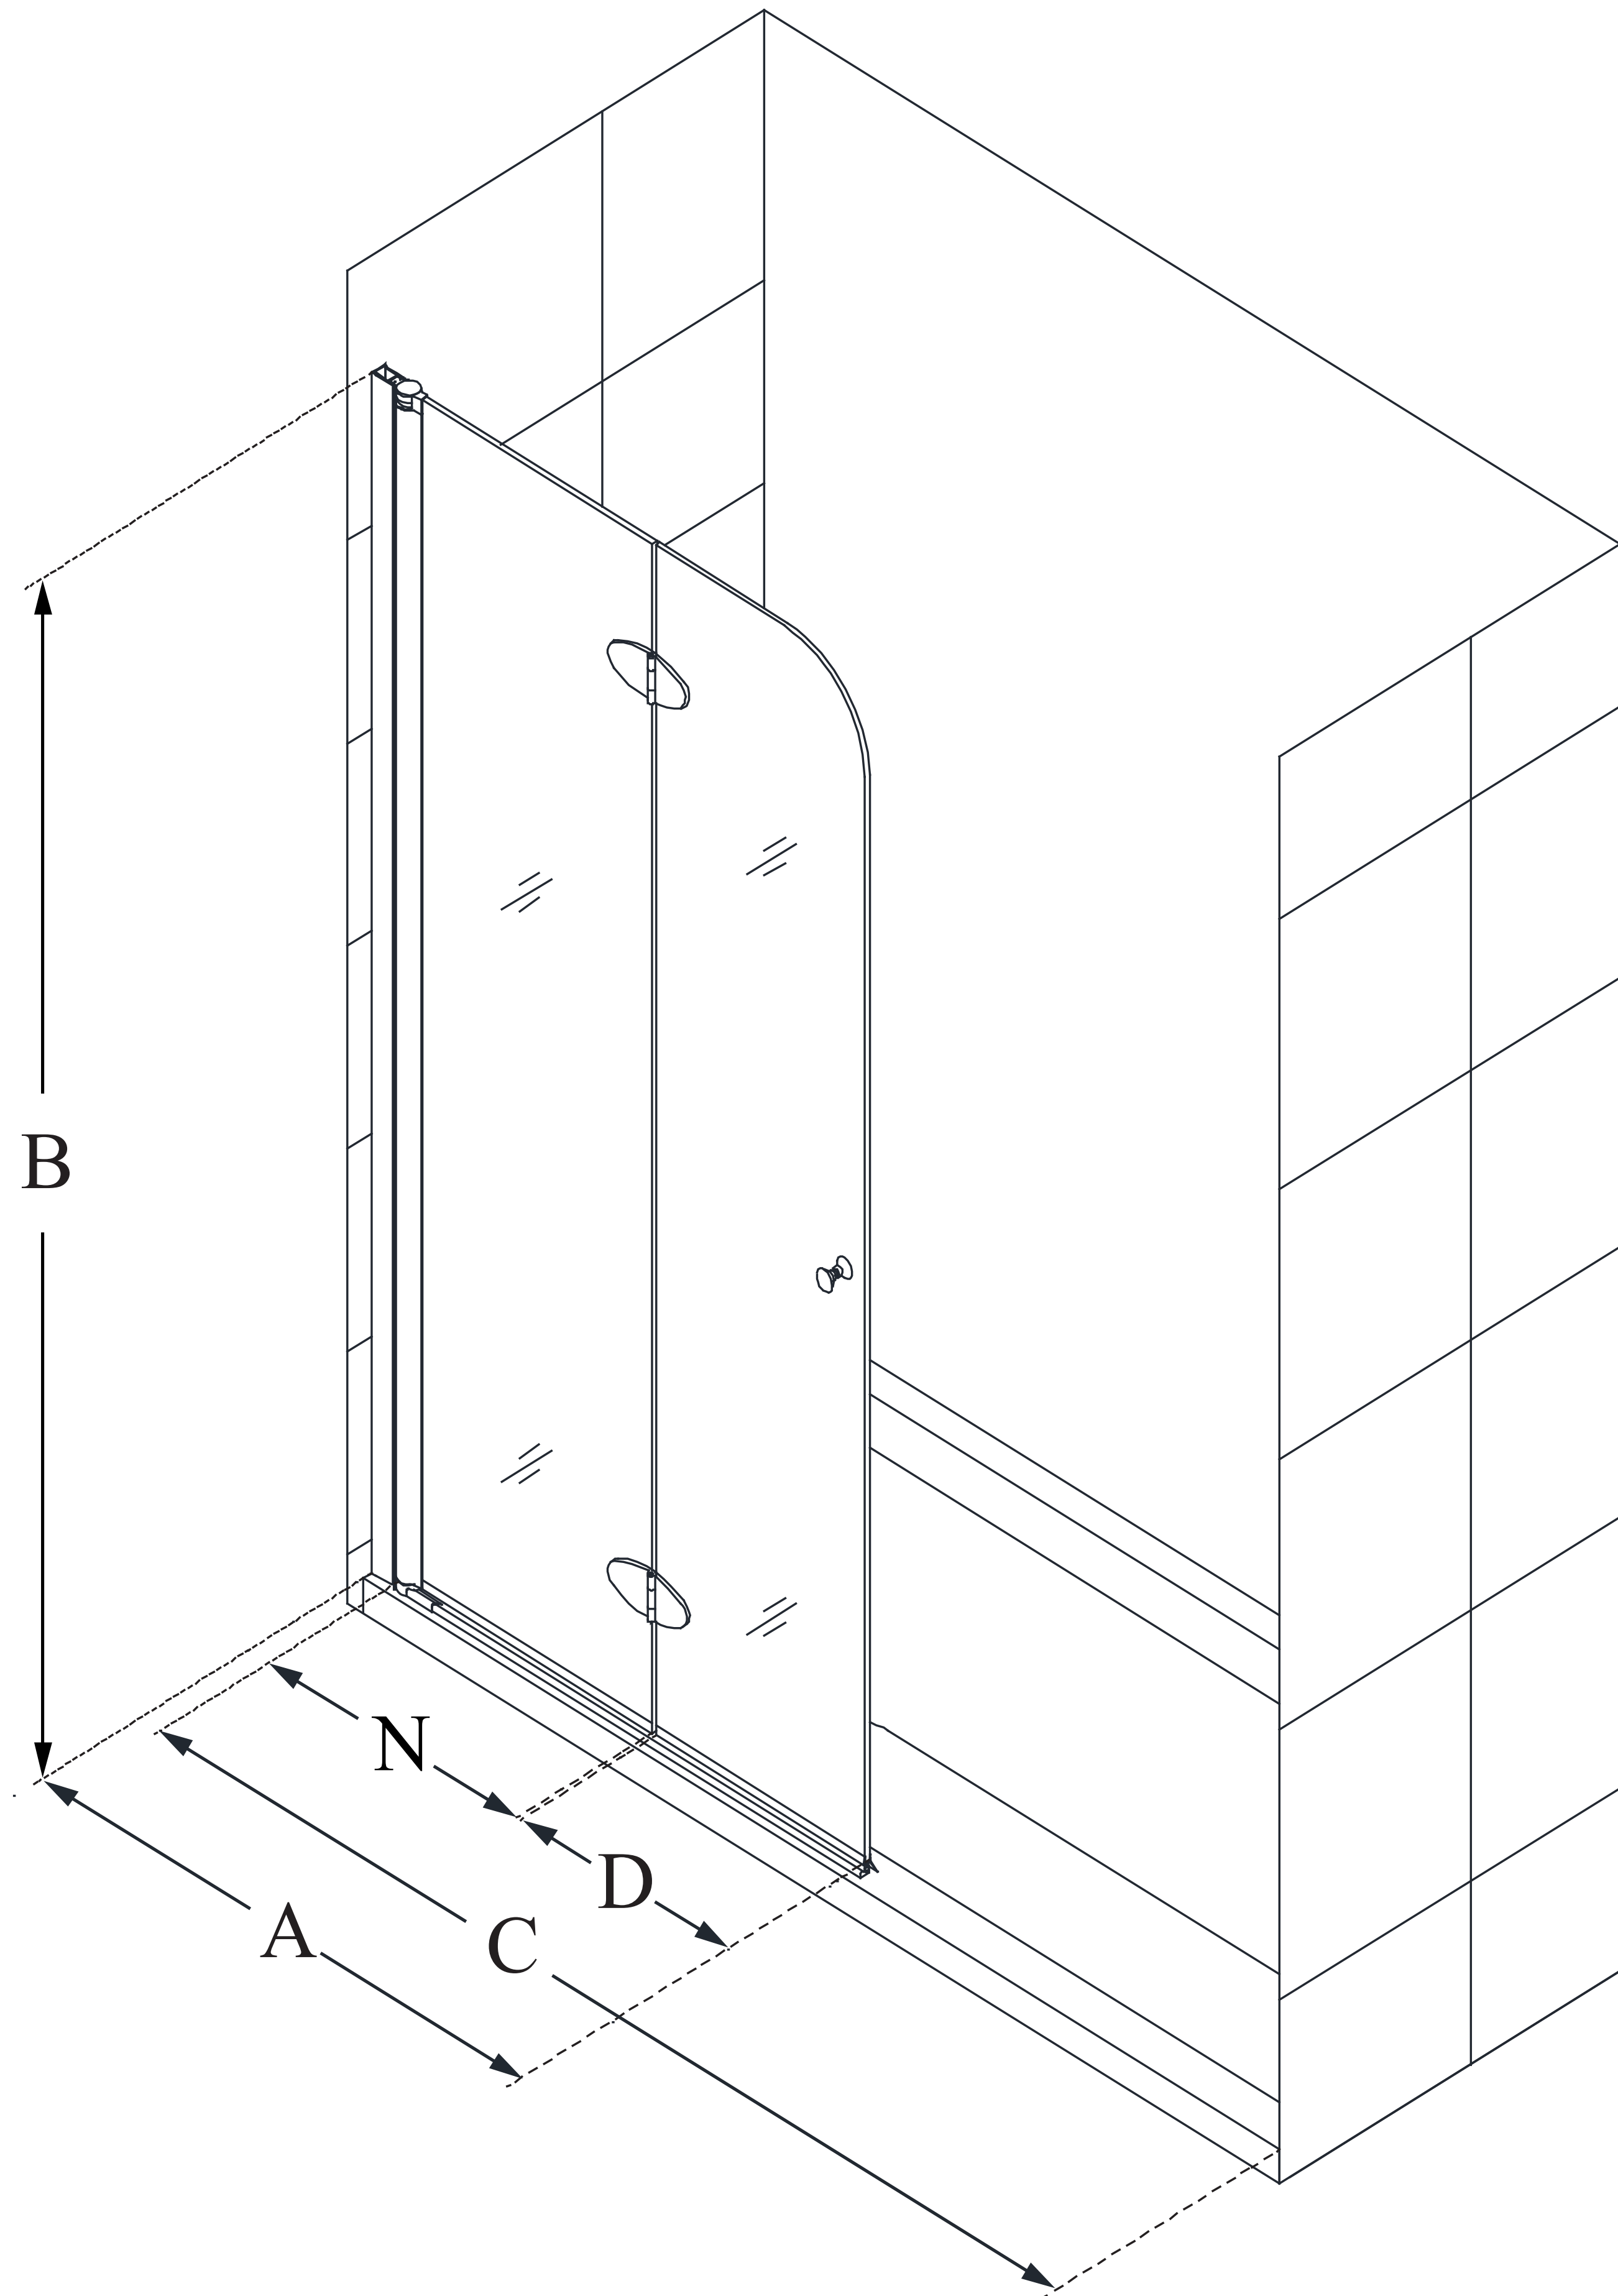

SHDR-3634720

AQUA FOLD

DreamLine Aqua Fold 33 1/2 in. W x
72 in. H Frameless Bi-Fold Shower
Door

BI-FOLD DOOR

CONFIGURATION DIMENSIONS:

A: 33 1/2 in.

MODEL WIDTH

B: 72 in.

MODEL HEIGHT

C: 45 in. (in a 48 in. opening)

ACCESS WIDTH

D: 14 11/16 in.

DOOR WIDTH

N: 15 11/16 in.

HINGE PANEL WIDTH

DreamLine reserves the right to update or modify the hardware or materials pictured without prior notice for the purpose of product improvement and customer satisfaction.