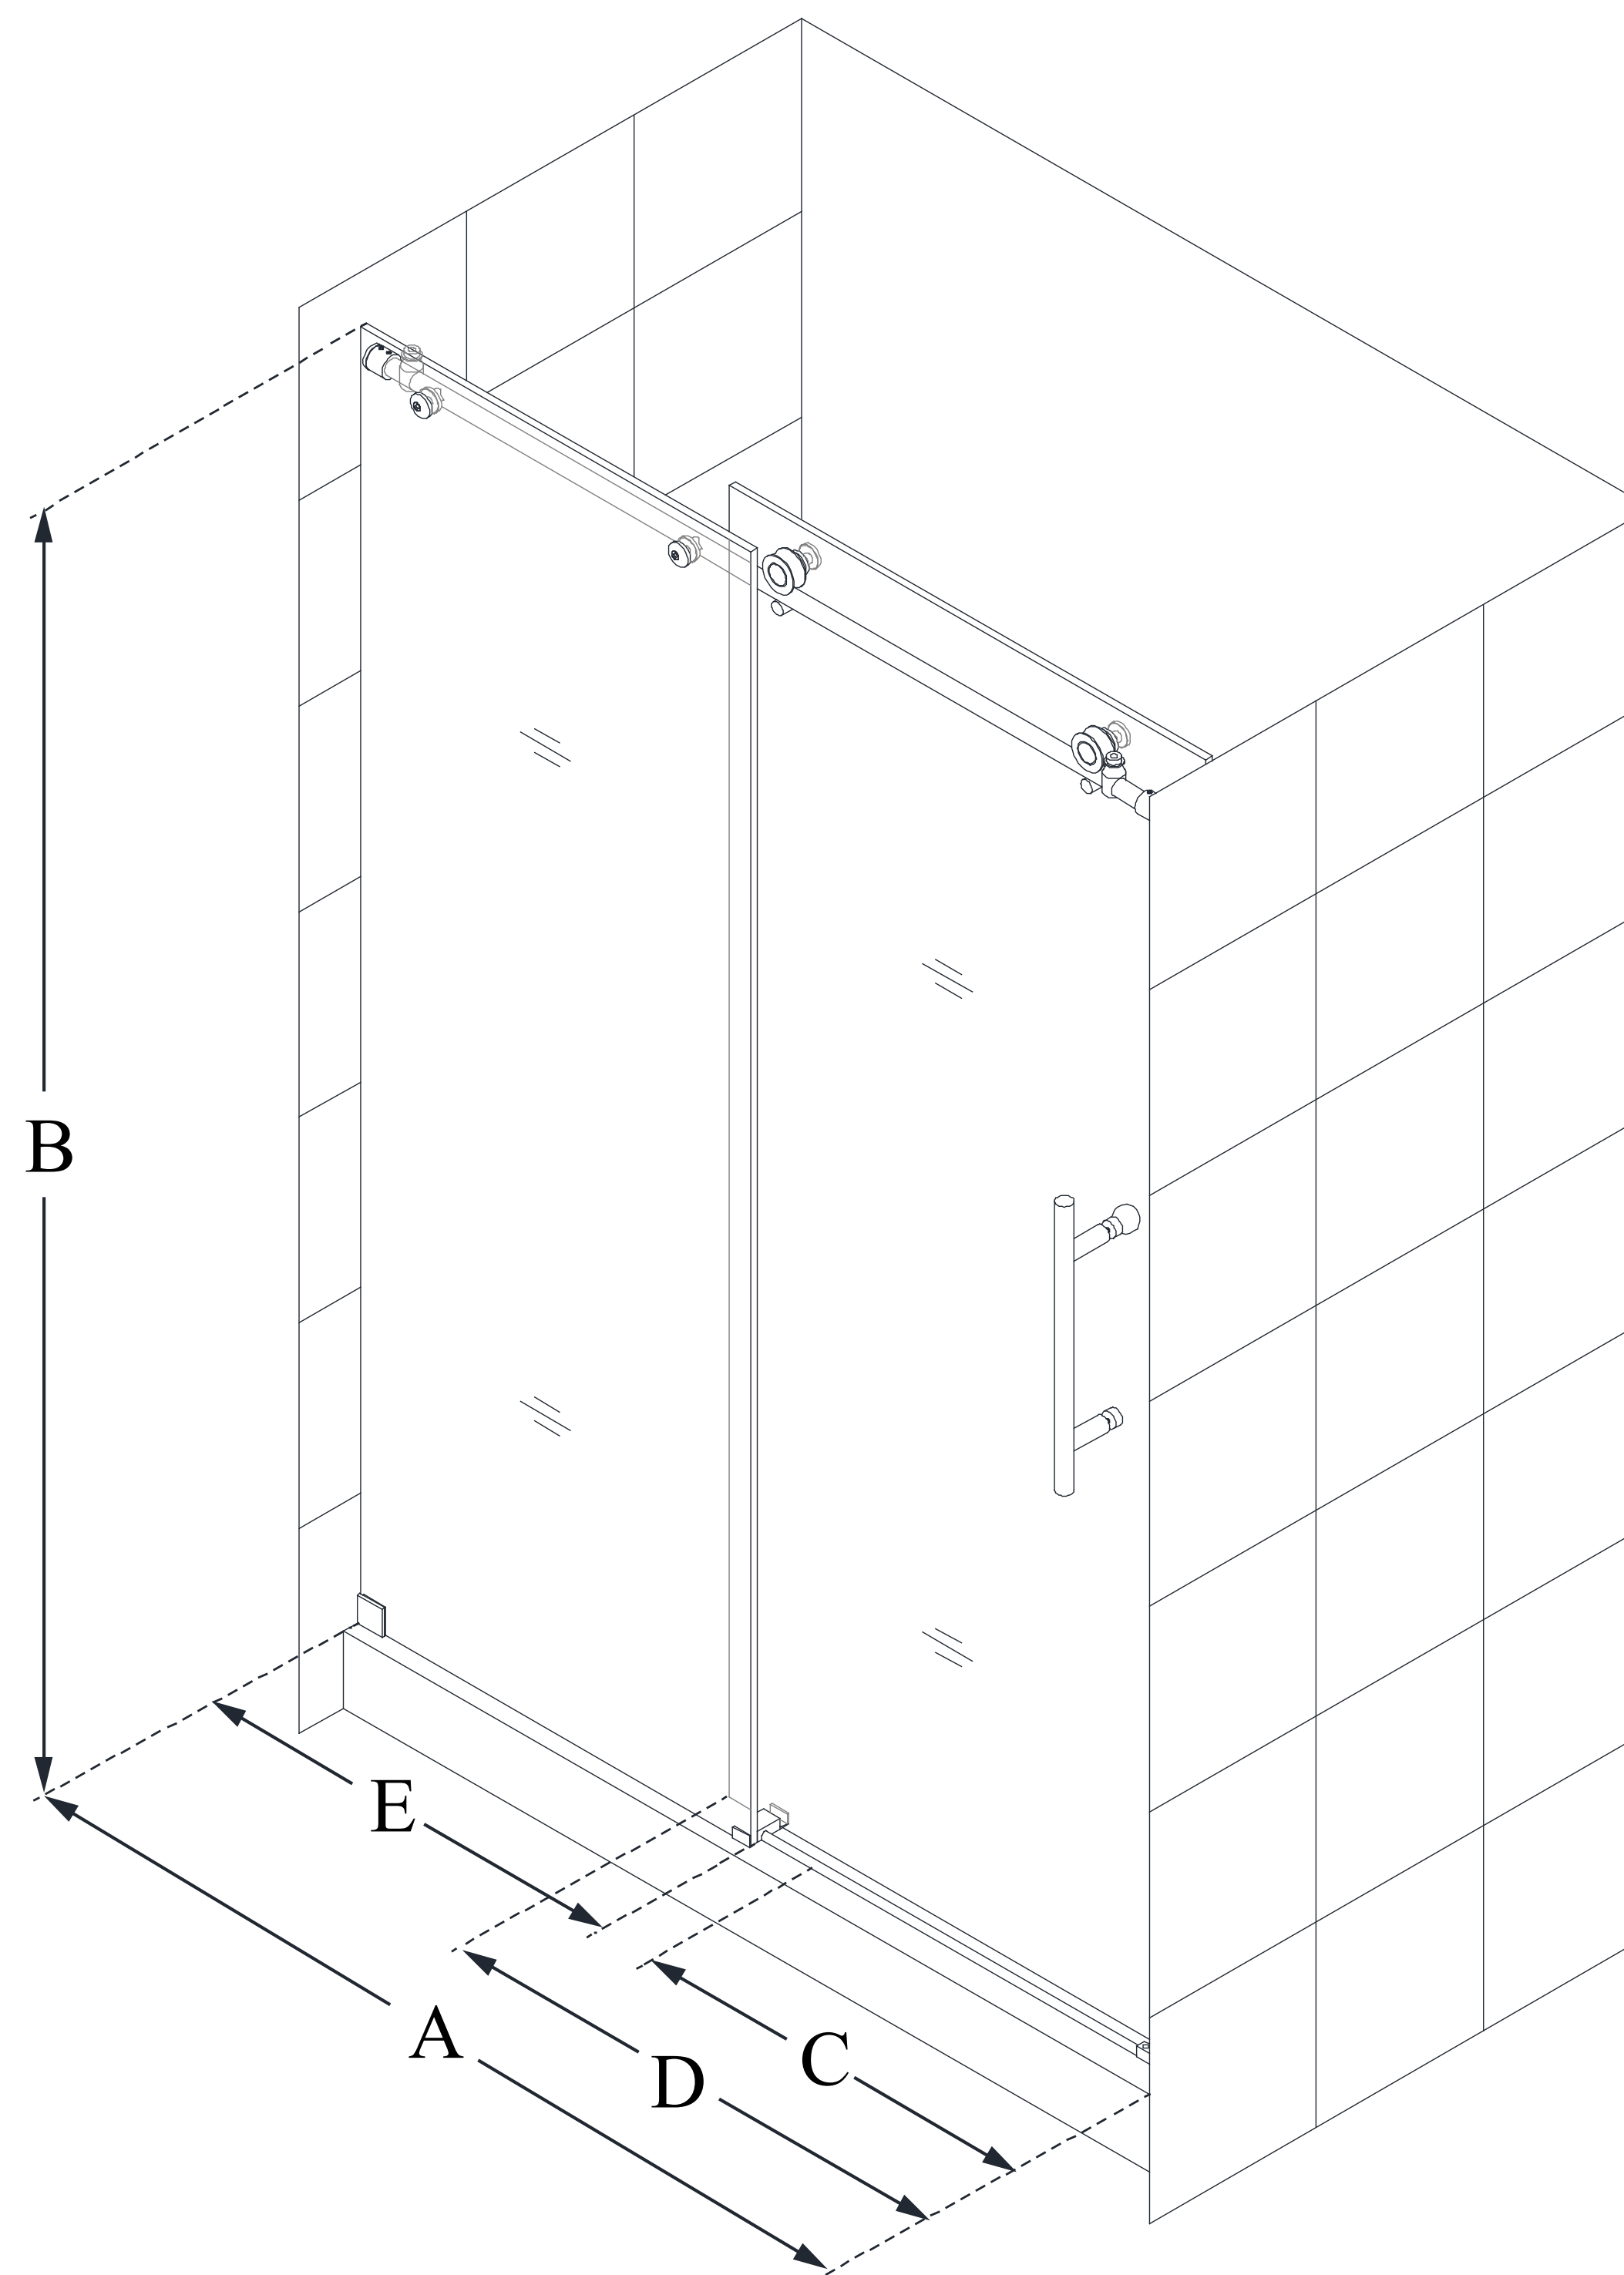

SHDR-61607610
ENIGMA-X

**CONFIGURATION
DIMENSIONS:**

A: MODEL WIDTH
56 - 60 in.

B: MODEL HEIGHT
76 in.

C: ACCESS WIDTH
22 - 26 in.

C2: ACCESS HEIGHT
72 1/8 in.

D: DOOR WIDTH
32 in.

E: INLINE BUTTRESS PANEL WIDTH
29 3/16 in.

MATCHING SHOWER BASE
Any 60 in. Single Threshold DreamLine
Shower Base

BASE OPTIONS
White, Biscuit (-22), Black (-88)

BASE DRAIN LOCATION
Center, Left, Right

MINIMUM THRESHOLD REQUIRED
2 3/4 in.

DRILLING REQUIRED?
Yes