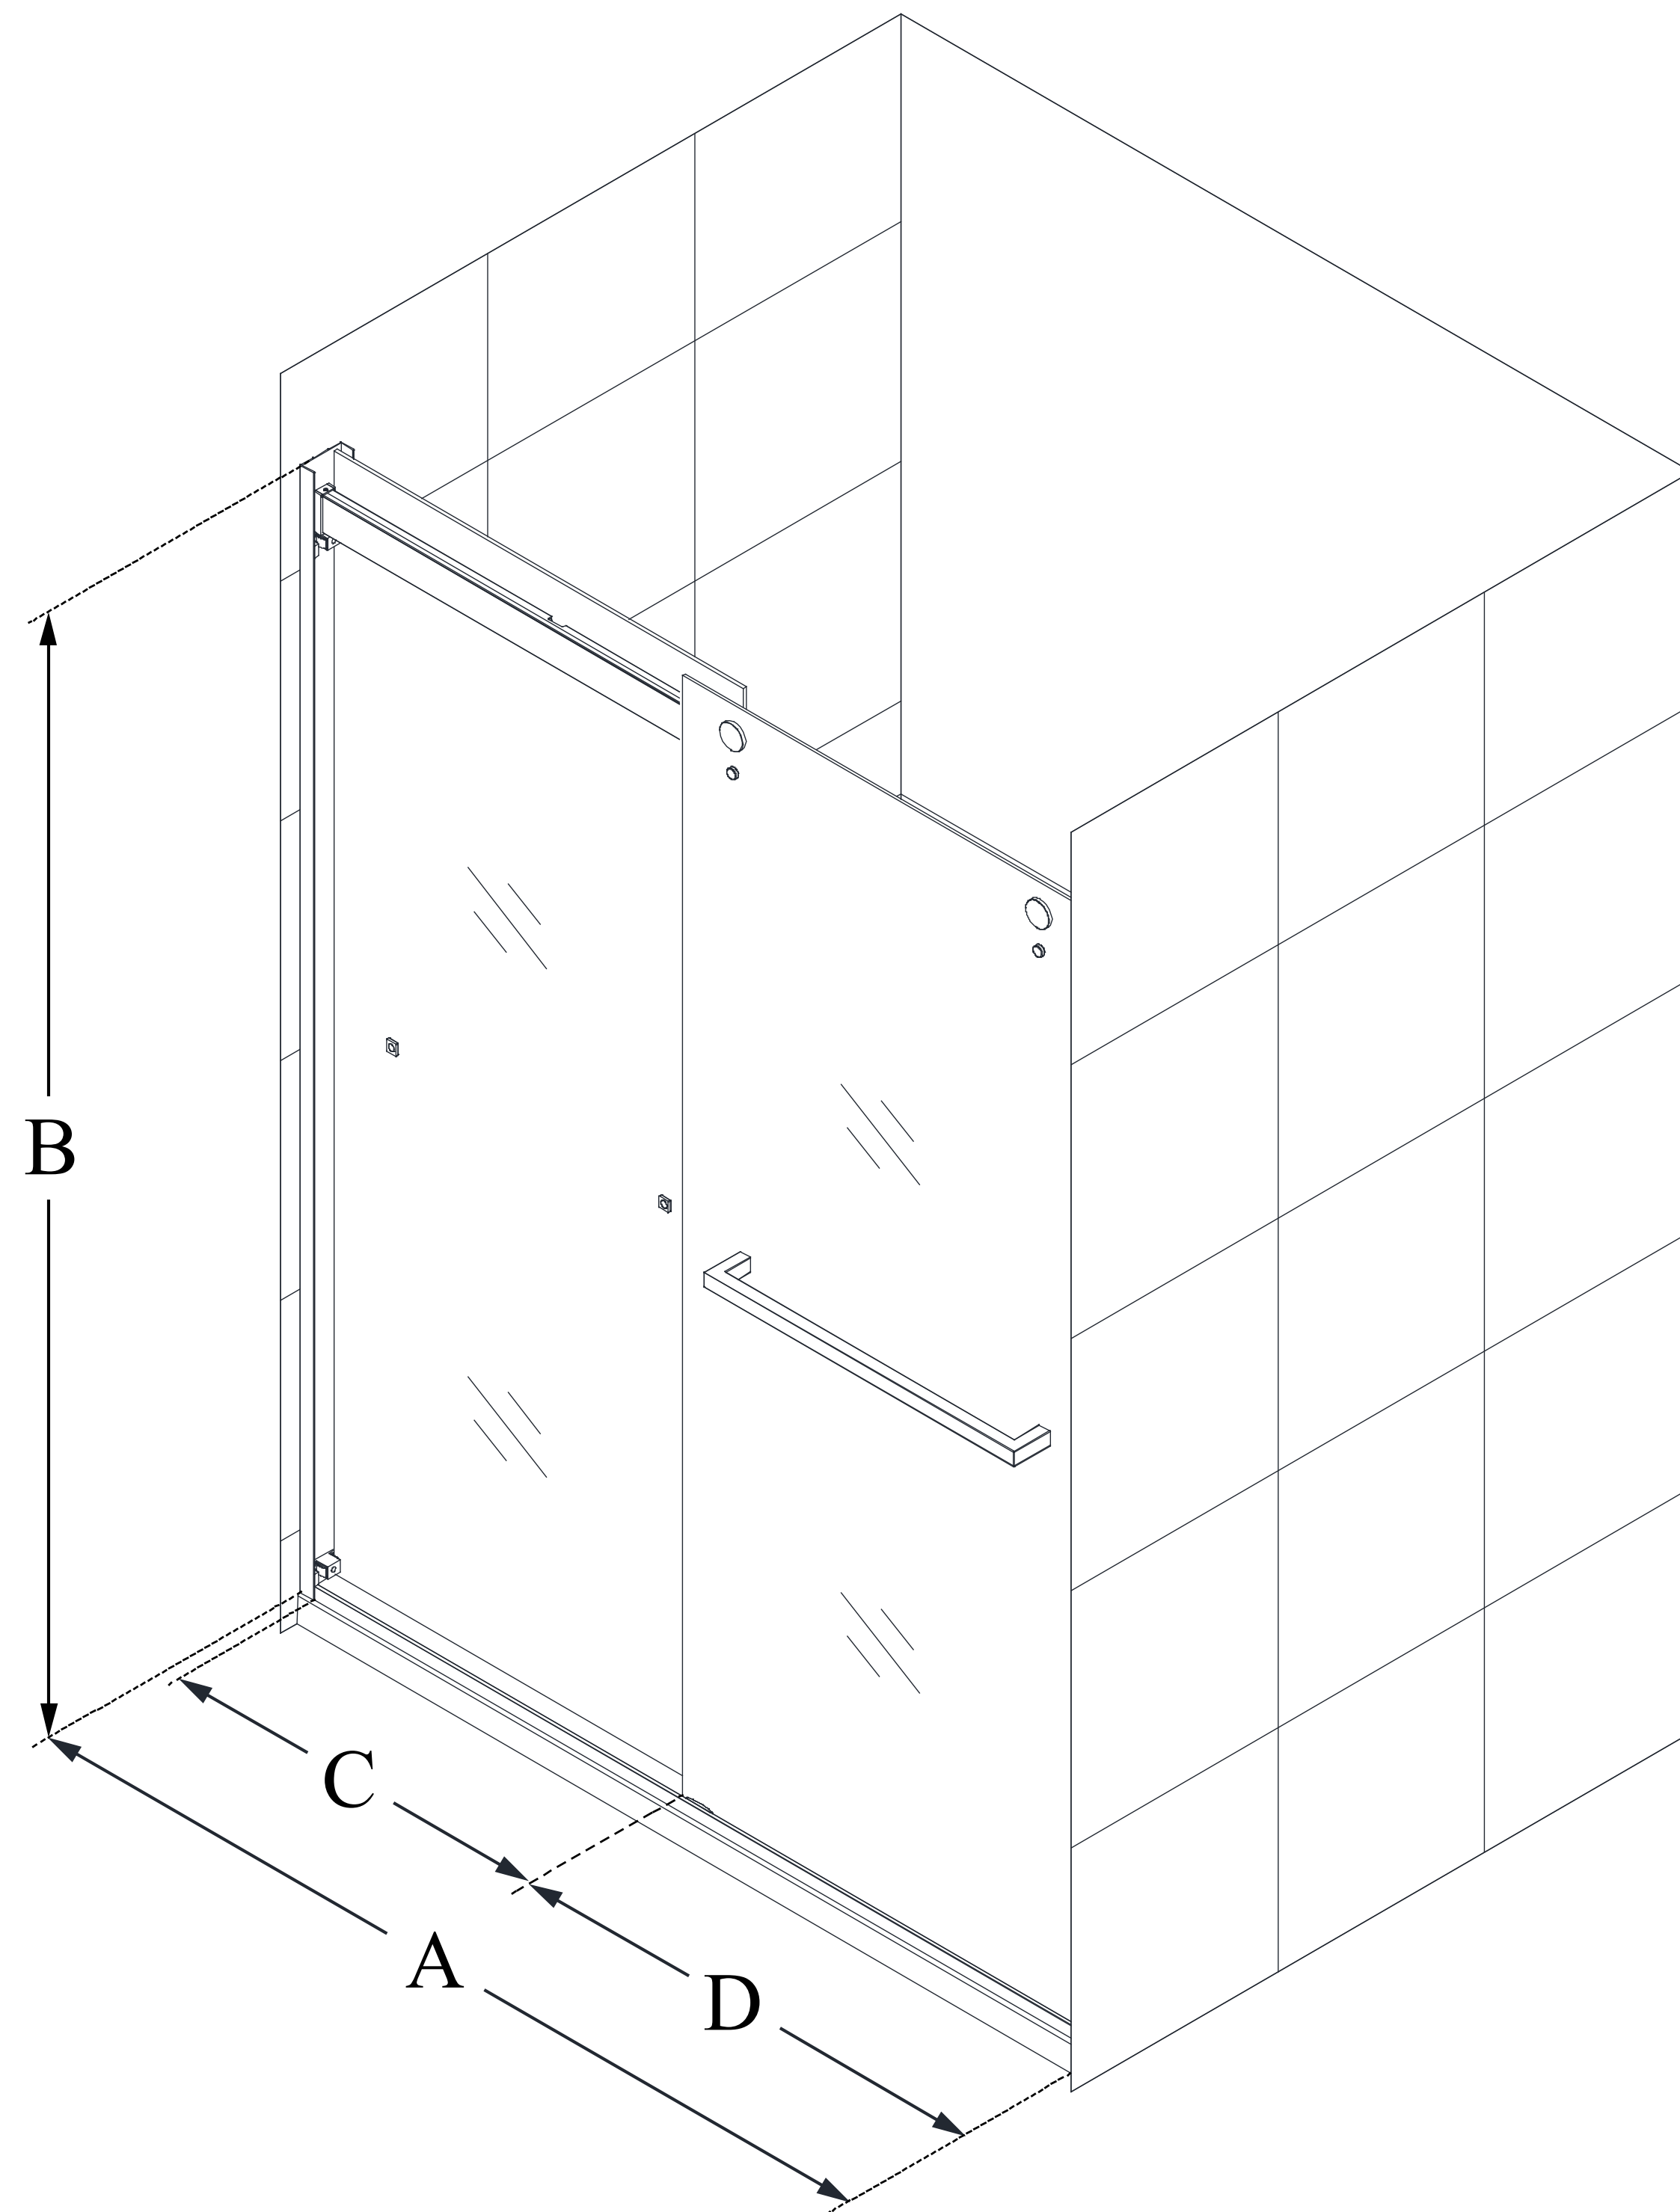

**SHDR-6360760H**  
**ESSENCE-H**

**CONFIGURATION  
DIMENSIONS:**

**A: MODEL WIDTH**  
56 - 60 in.

**B: MODEL HEIGHT**  
76 in.

**C: ACCESS WIDTH**  
23 1/4 - 27 1/4 in.

**C2: ACCESS HEIGHT**  
71 1/4 in.

**D: DOOR WIDTH**  
31 5/16 in.

**CUSTOMIZATION**  
Yes

**MATCHING SHOWER BASE**  
N/A

**MINIMUM THRESHOLD REQUIRED**  
3 in.

**DRILLING REQUIRED?**  
Yes

**STUDS REQUIRED?**  
No