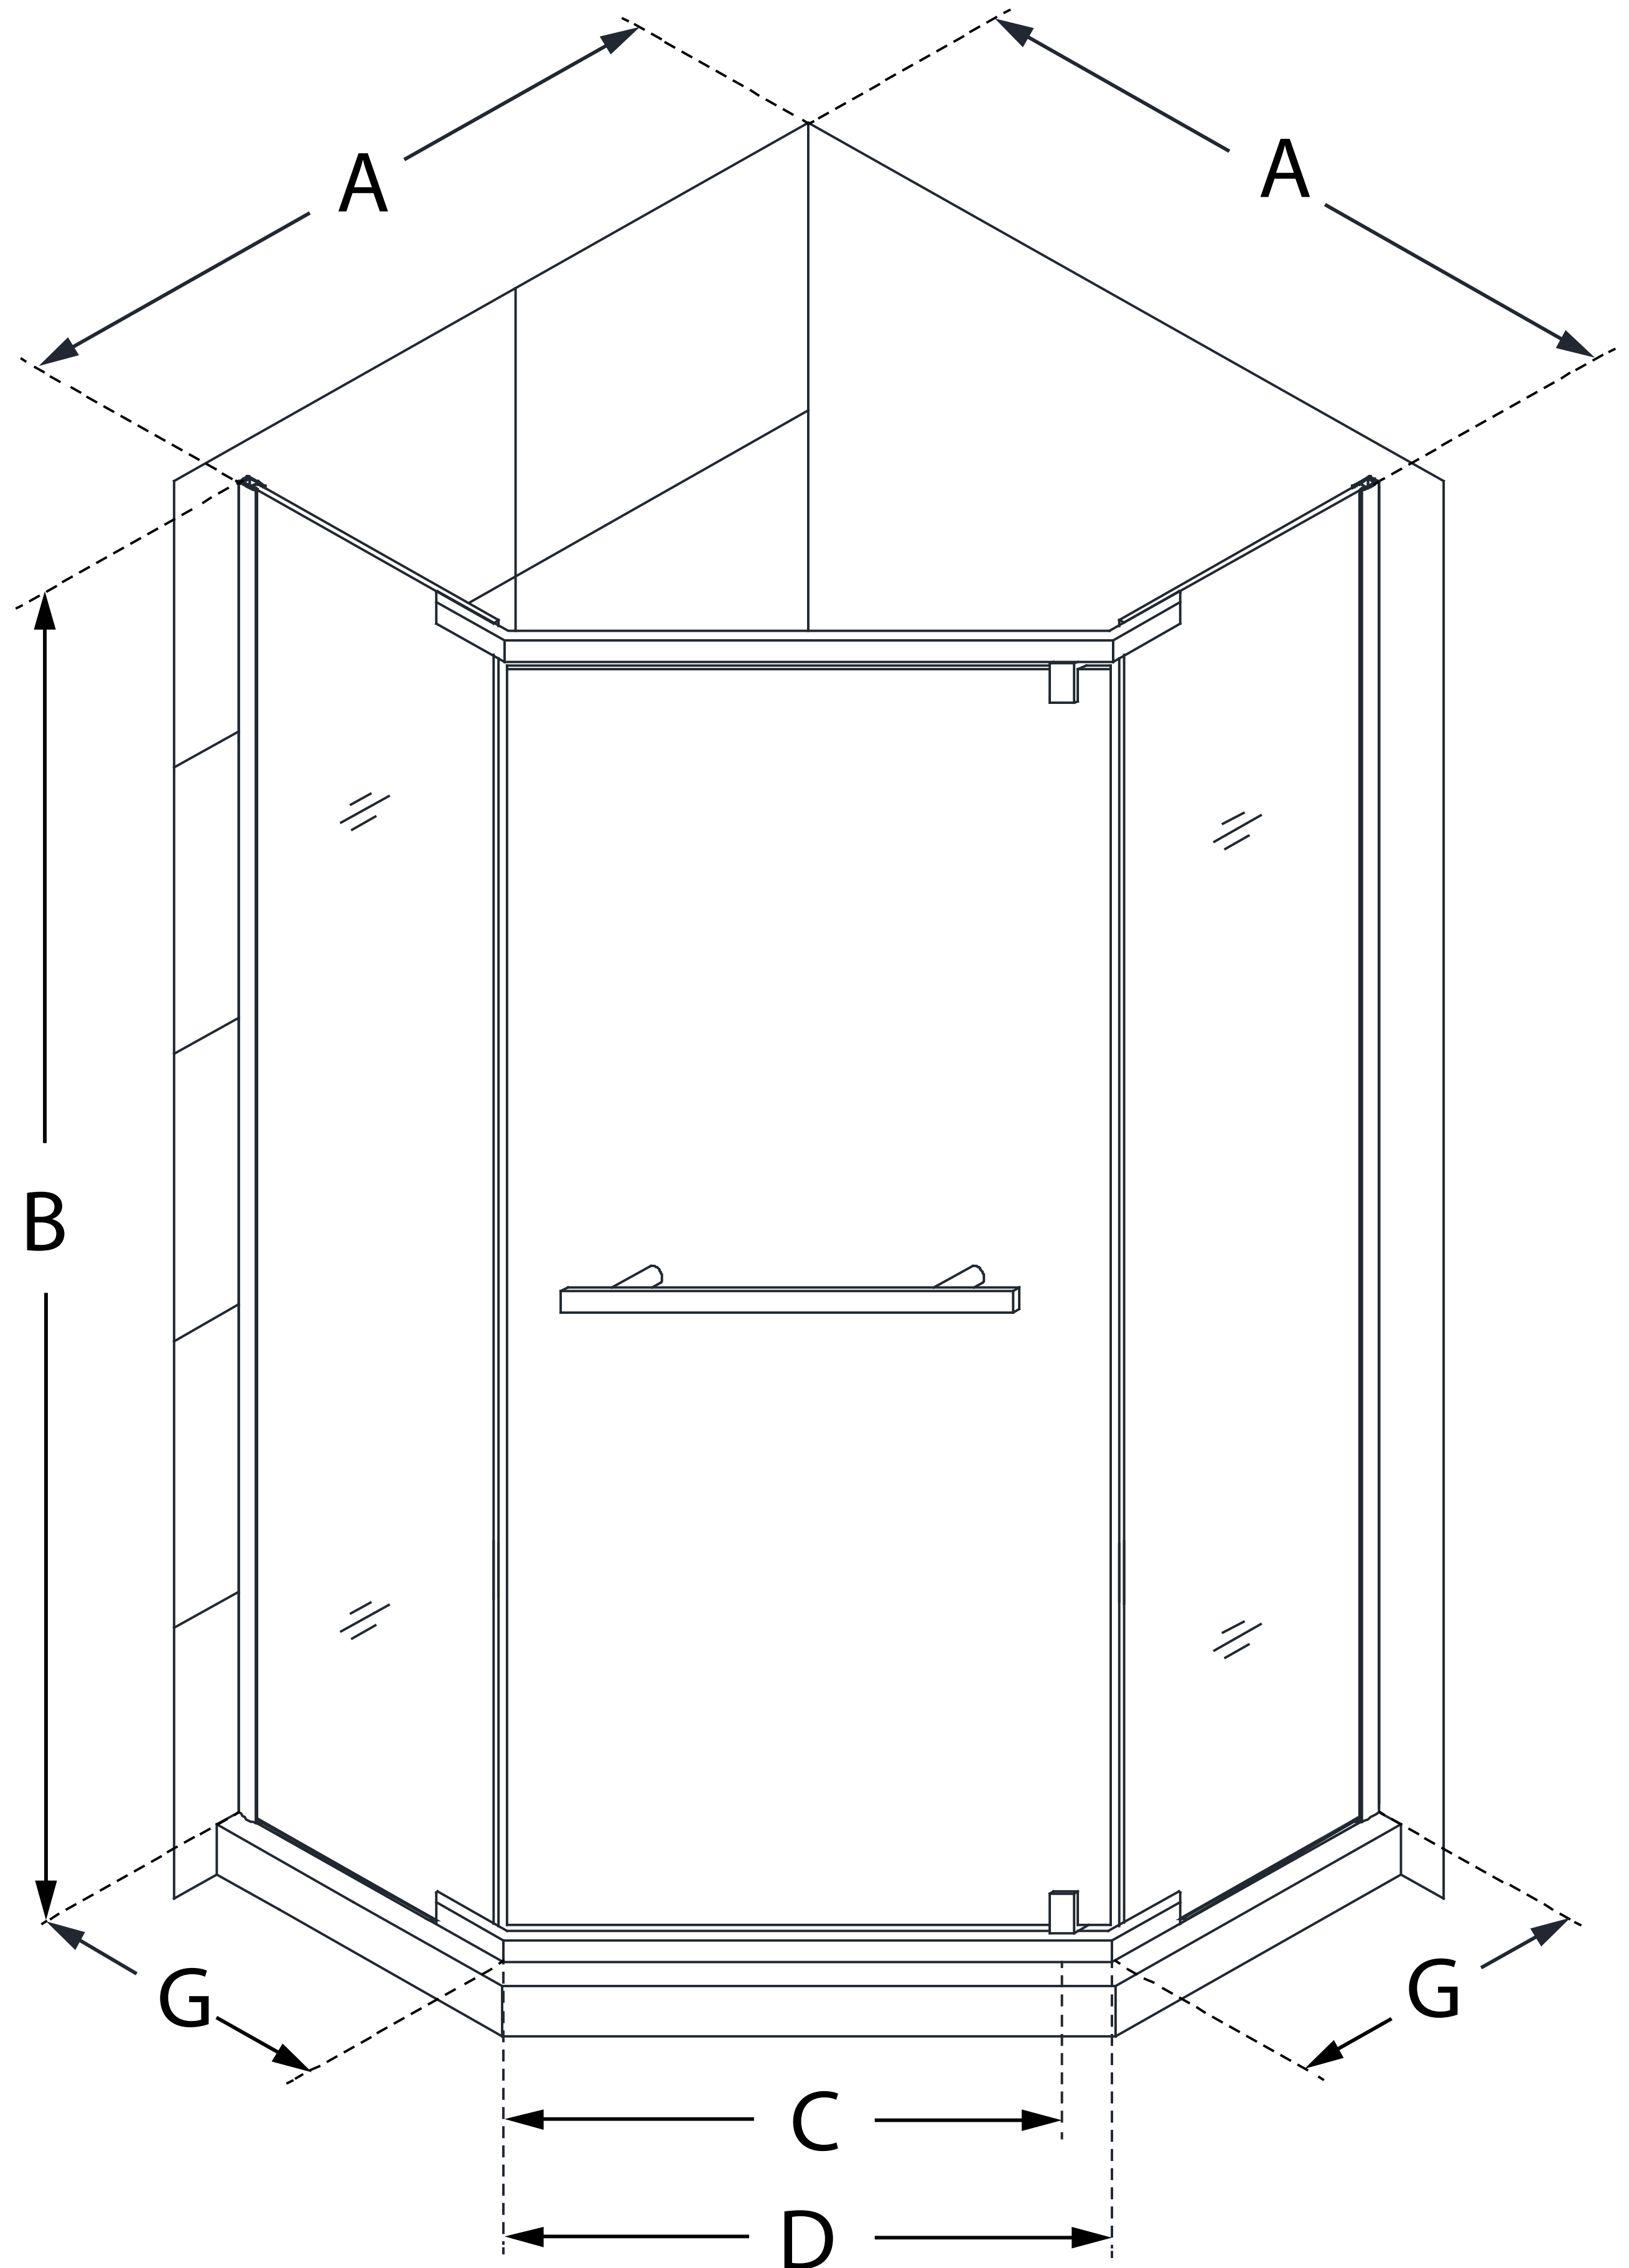

SHEN-2136360

PRISM

DreamLine Prism 36 1/8 in. x 36 1/8 in. x 72 in. Frameless Pivot Shower Enclosure

PIVOT DOOR

CONFIGURATION DIMENSIONS:

A: 36 1/8 in.

MODEL WIDTH

B: 72 in.

MODEL HEIGHT

C: 22 3/16 in.

ACCESS WIDTH

D: 25 in.

DOOR WIDTH

A: 36 1/8 in.

MODEL DEPTH

G: 19 1/16 in.

SIDE PANEL WIDTH

DreamLine reserves the right to update or modify the hardware or materials pictured without prior notice for the purpose of product improvement and customer satisfaction.