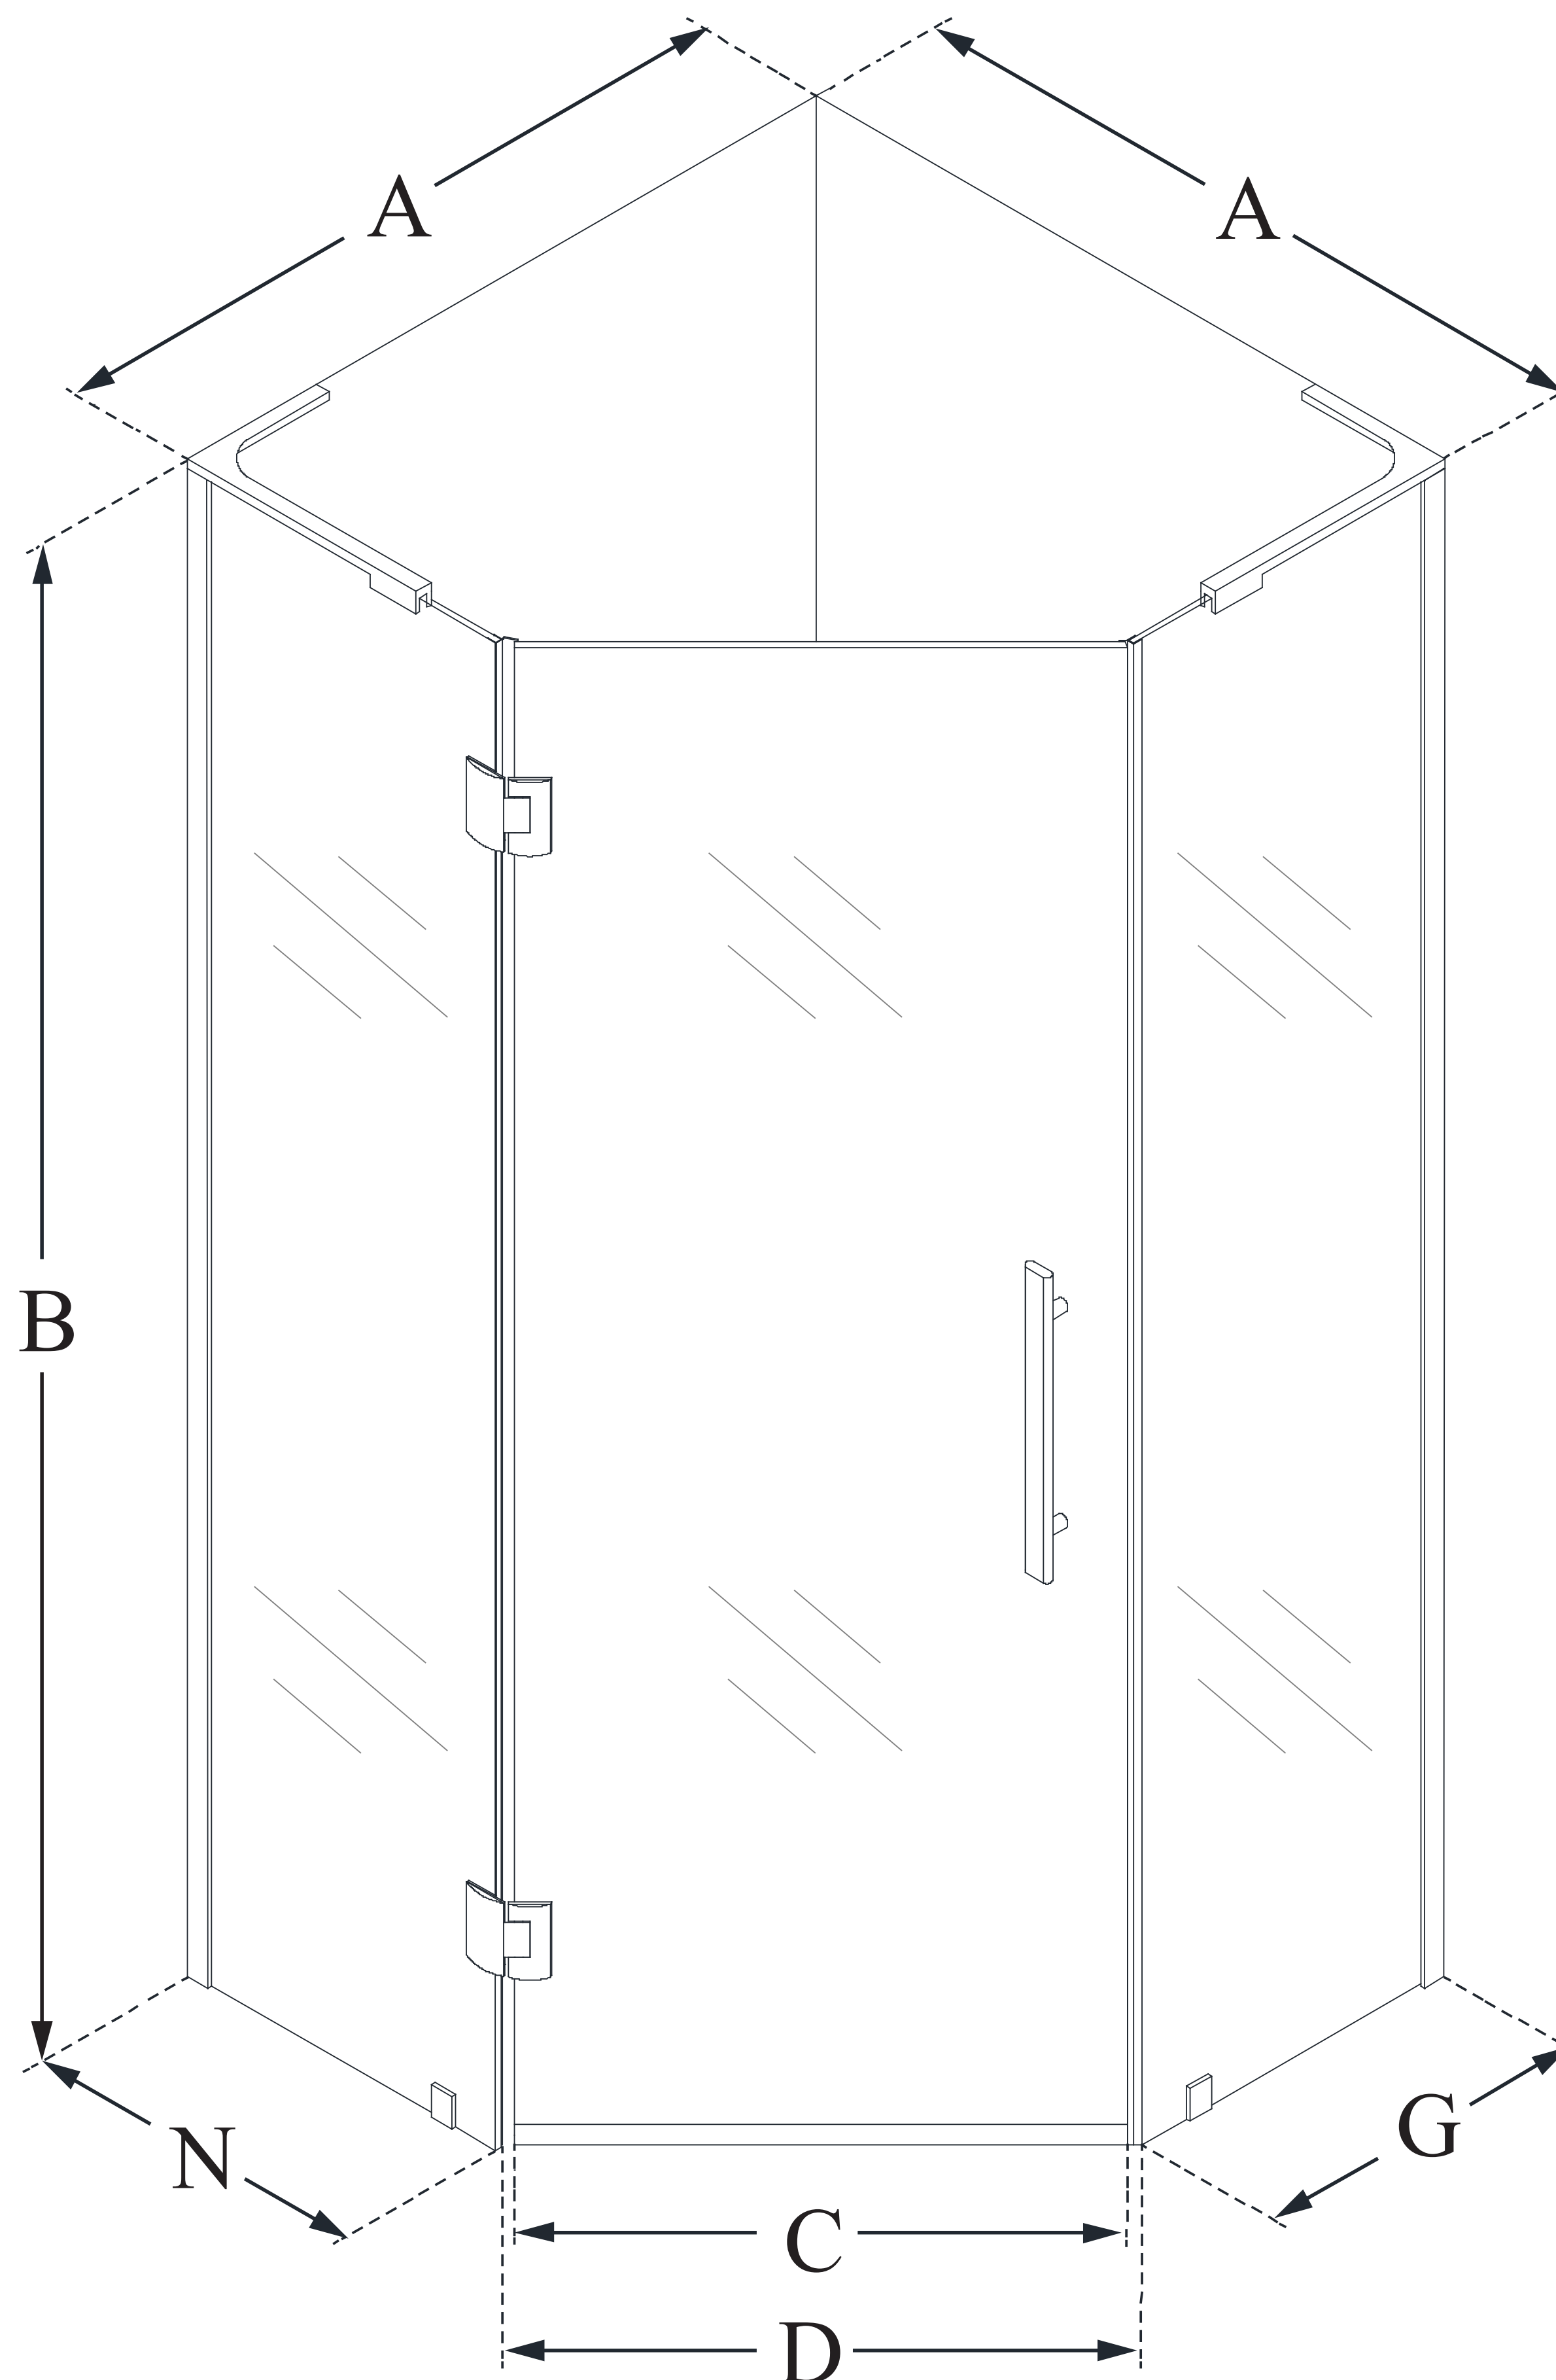

SHEN-2636360

PRISM PLUS

DreamLine Prism Plus 36 in. x 36 in.
x 72 in. Frameless Hinged Shower
Enclosure

SWING DOOR

CONFIGURATION DIMENSIONS:

A: 36 in.

MODEL WIDTH

B: 72 in.

MODEL HEIGHT

C: 23 1/8 in.

ACCESS WIDTH

D: 23 5/8 in.

DOOR WIDTH

A: 36 in.

MODEL DEPTH

G: 18 11/16 in.

SIDE PANEL WIDTH

N: 18 1/2 in.

HINGE PANEL WIDTH

DreamLine reserves the right to update or modify the hardware or materials pictured without prior notice for the purpose of product improvement and customer satisfaction.