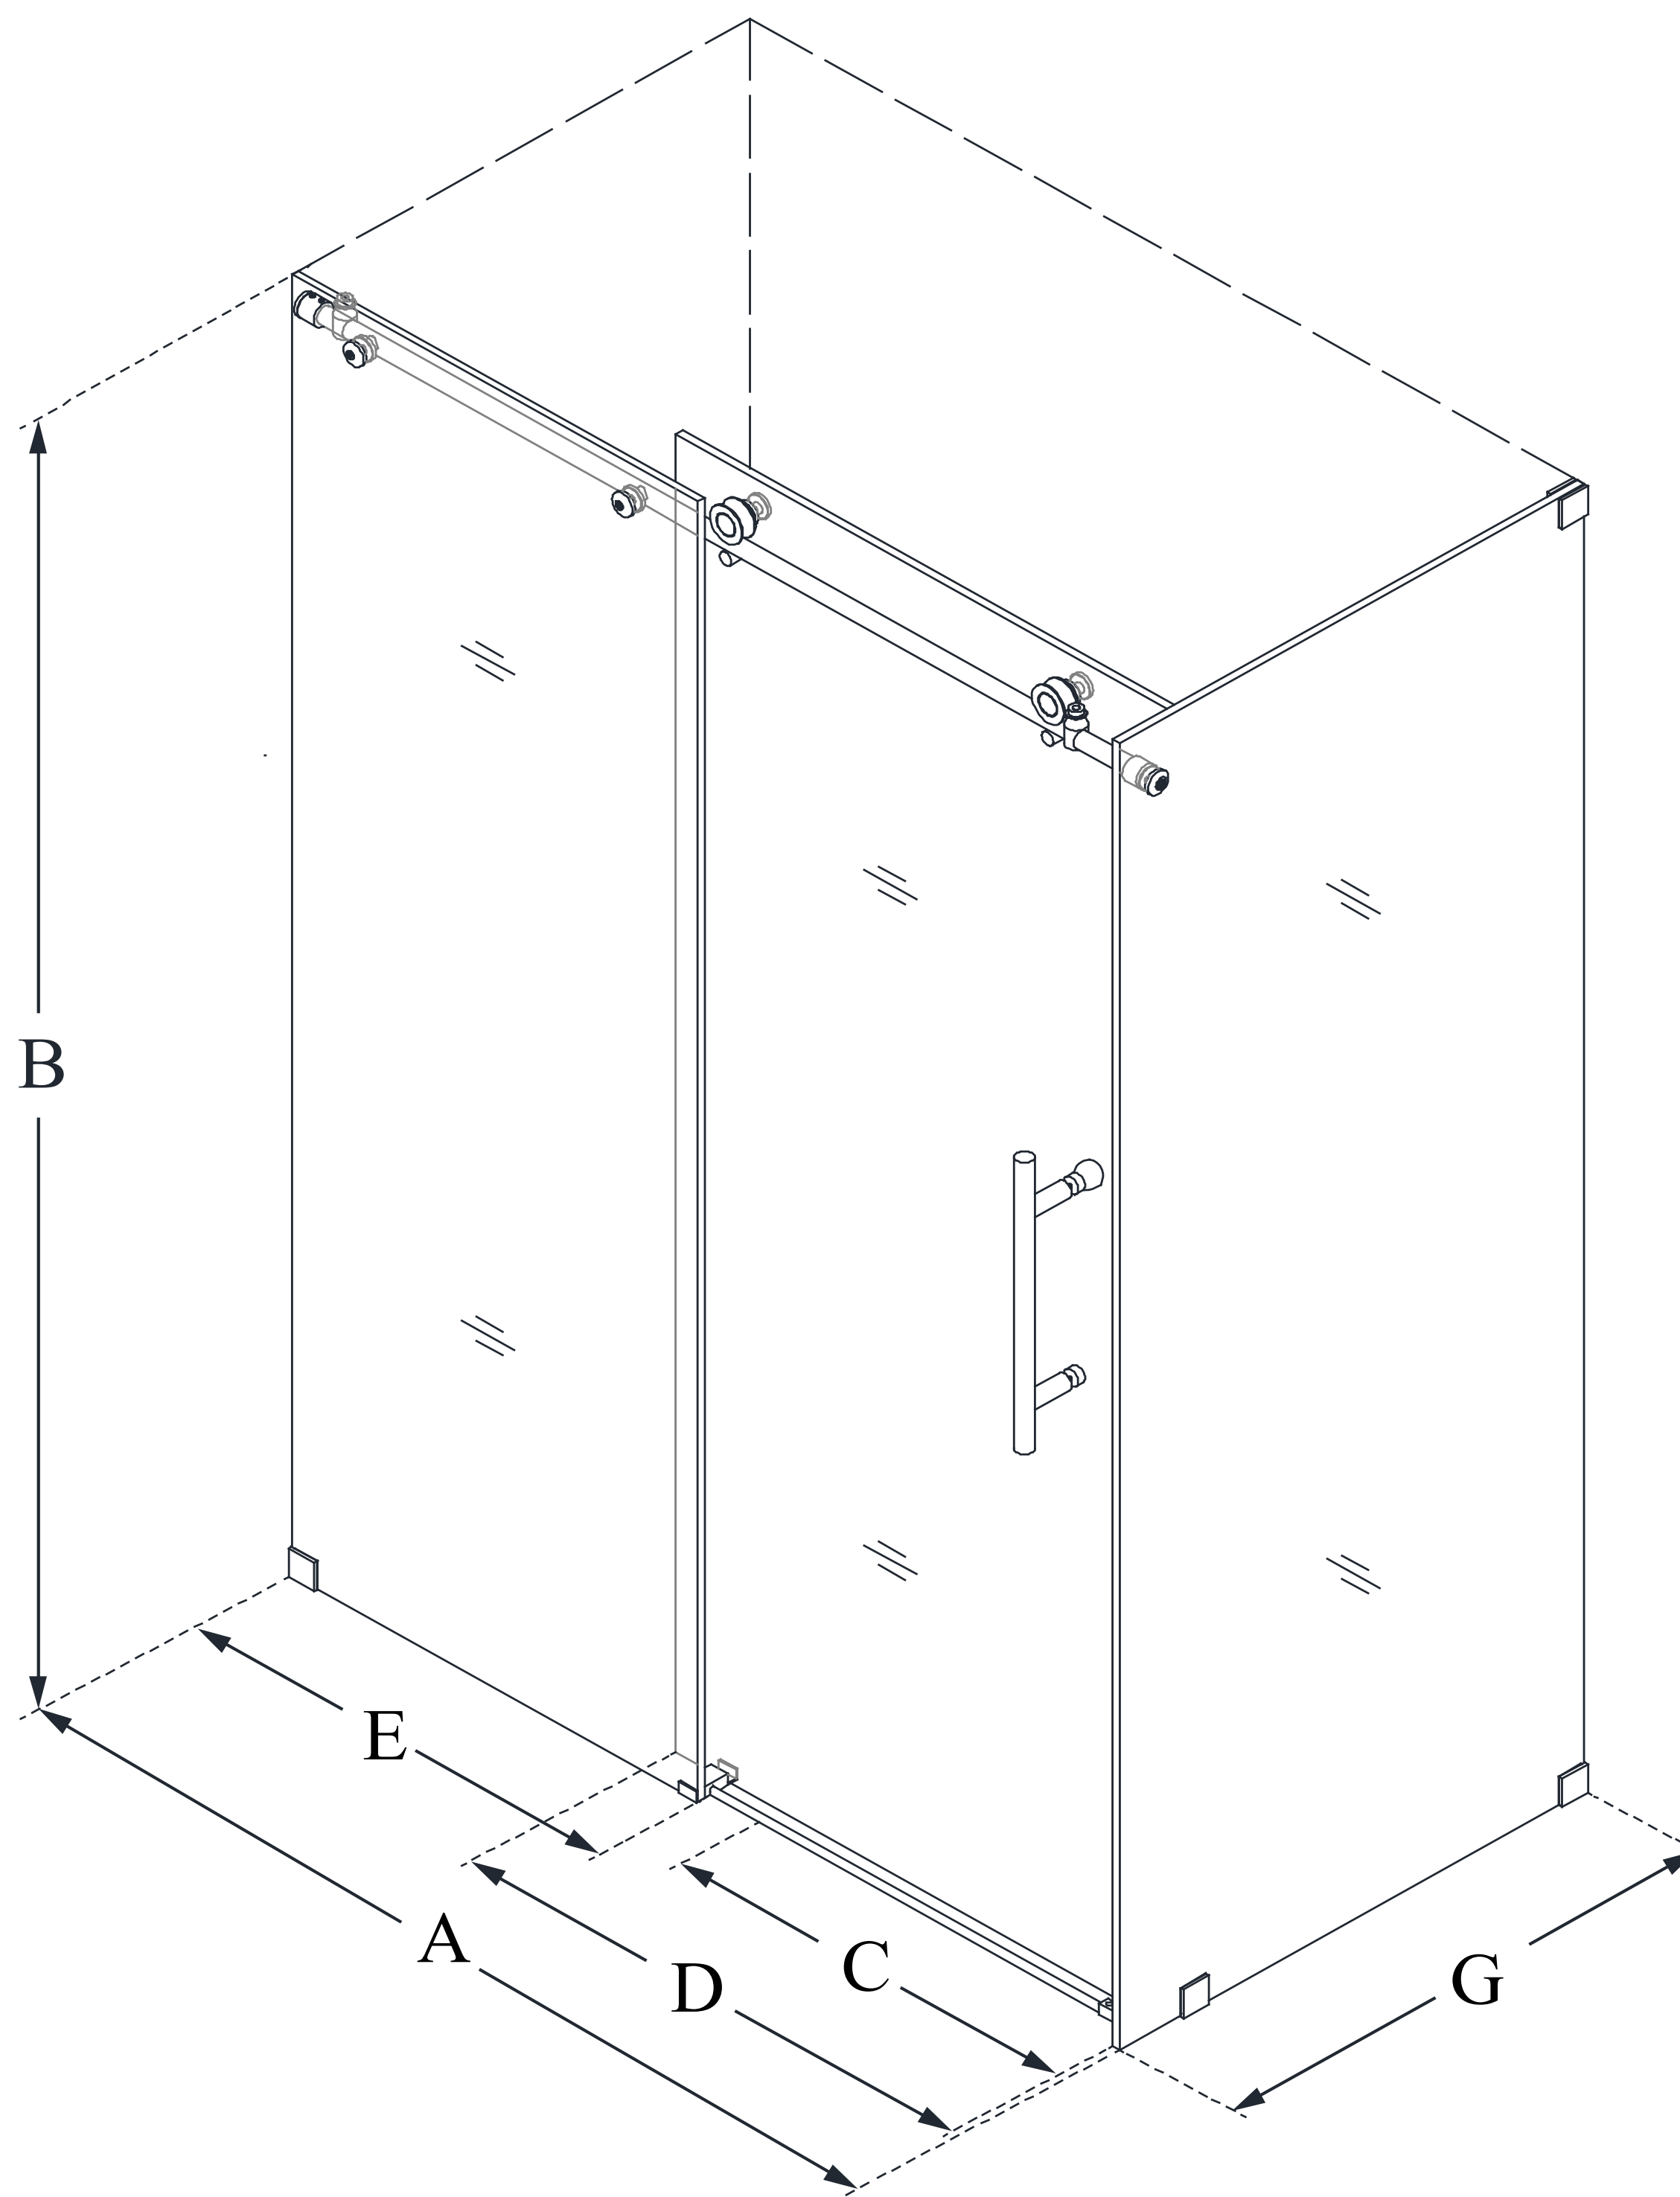

**SHEN-6134480  
ENIGMA-X**

**CONFIGURATION  
DIMENSIONS:**

**A: MODEL WIDTH**  
44 3/8 - 48 3/8 in.

**B: MODEL HEIGHT**  
76 in.

**C: ACCESS WIDTH**  
16 - 20 in.

**C2: ACCESS HEIGHT**  
72 1/8 in.

**D: DOOR WIDTH**  
26 in.

**E: INLINE PANEL WIDTH**  
23 1/8 in.

**G: RETURN PANEL WIDTH**  
34 1/2 in.

**MATCHING SHOWER BASE**  
DLT-1036481, DLT-1036482

**BASE OPTIONS**  
White, Biscuit (-22), Black (-88)

**BASE DRAIN LOCATION**  
Left or Right