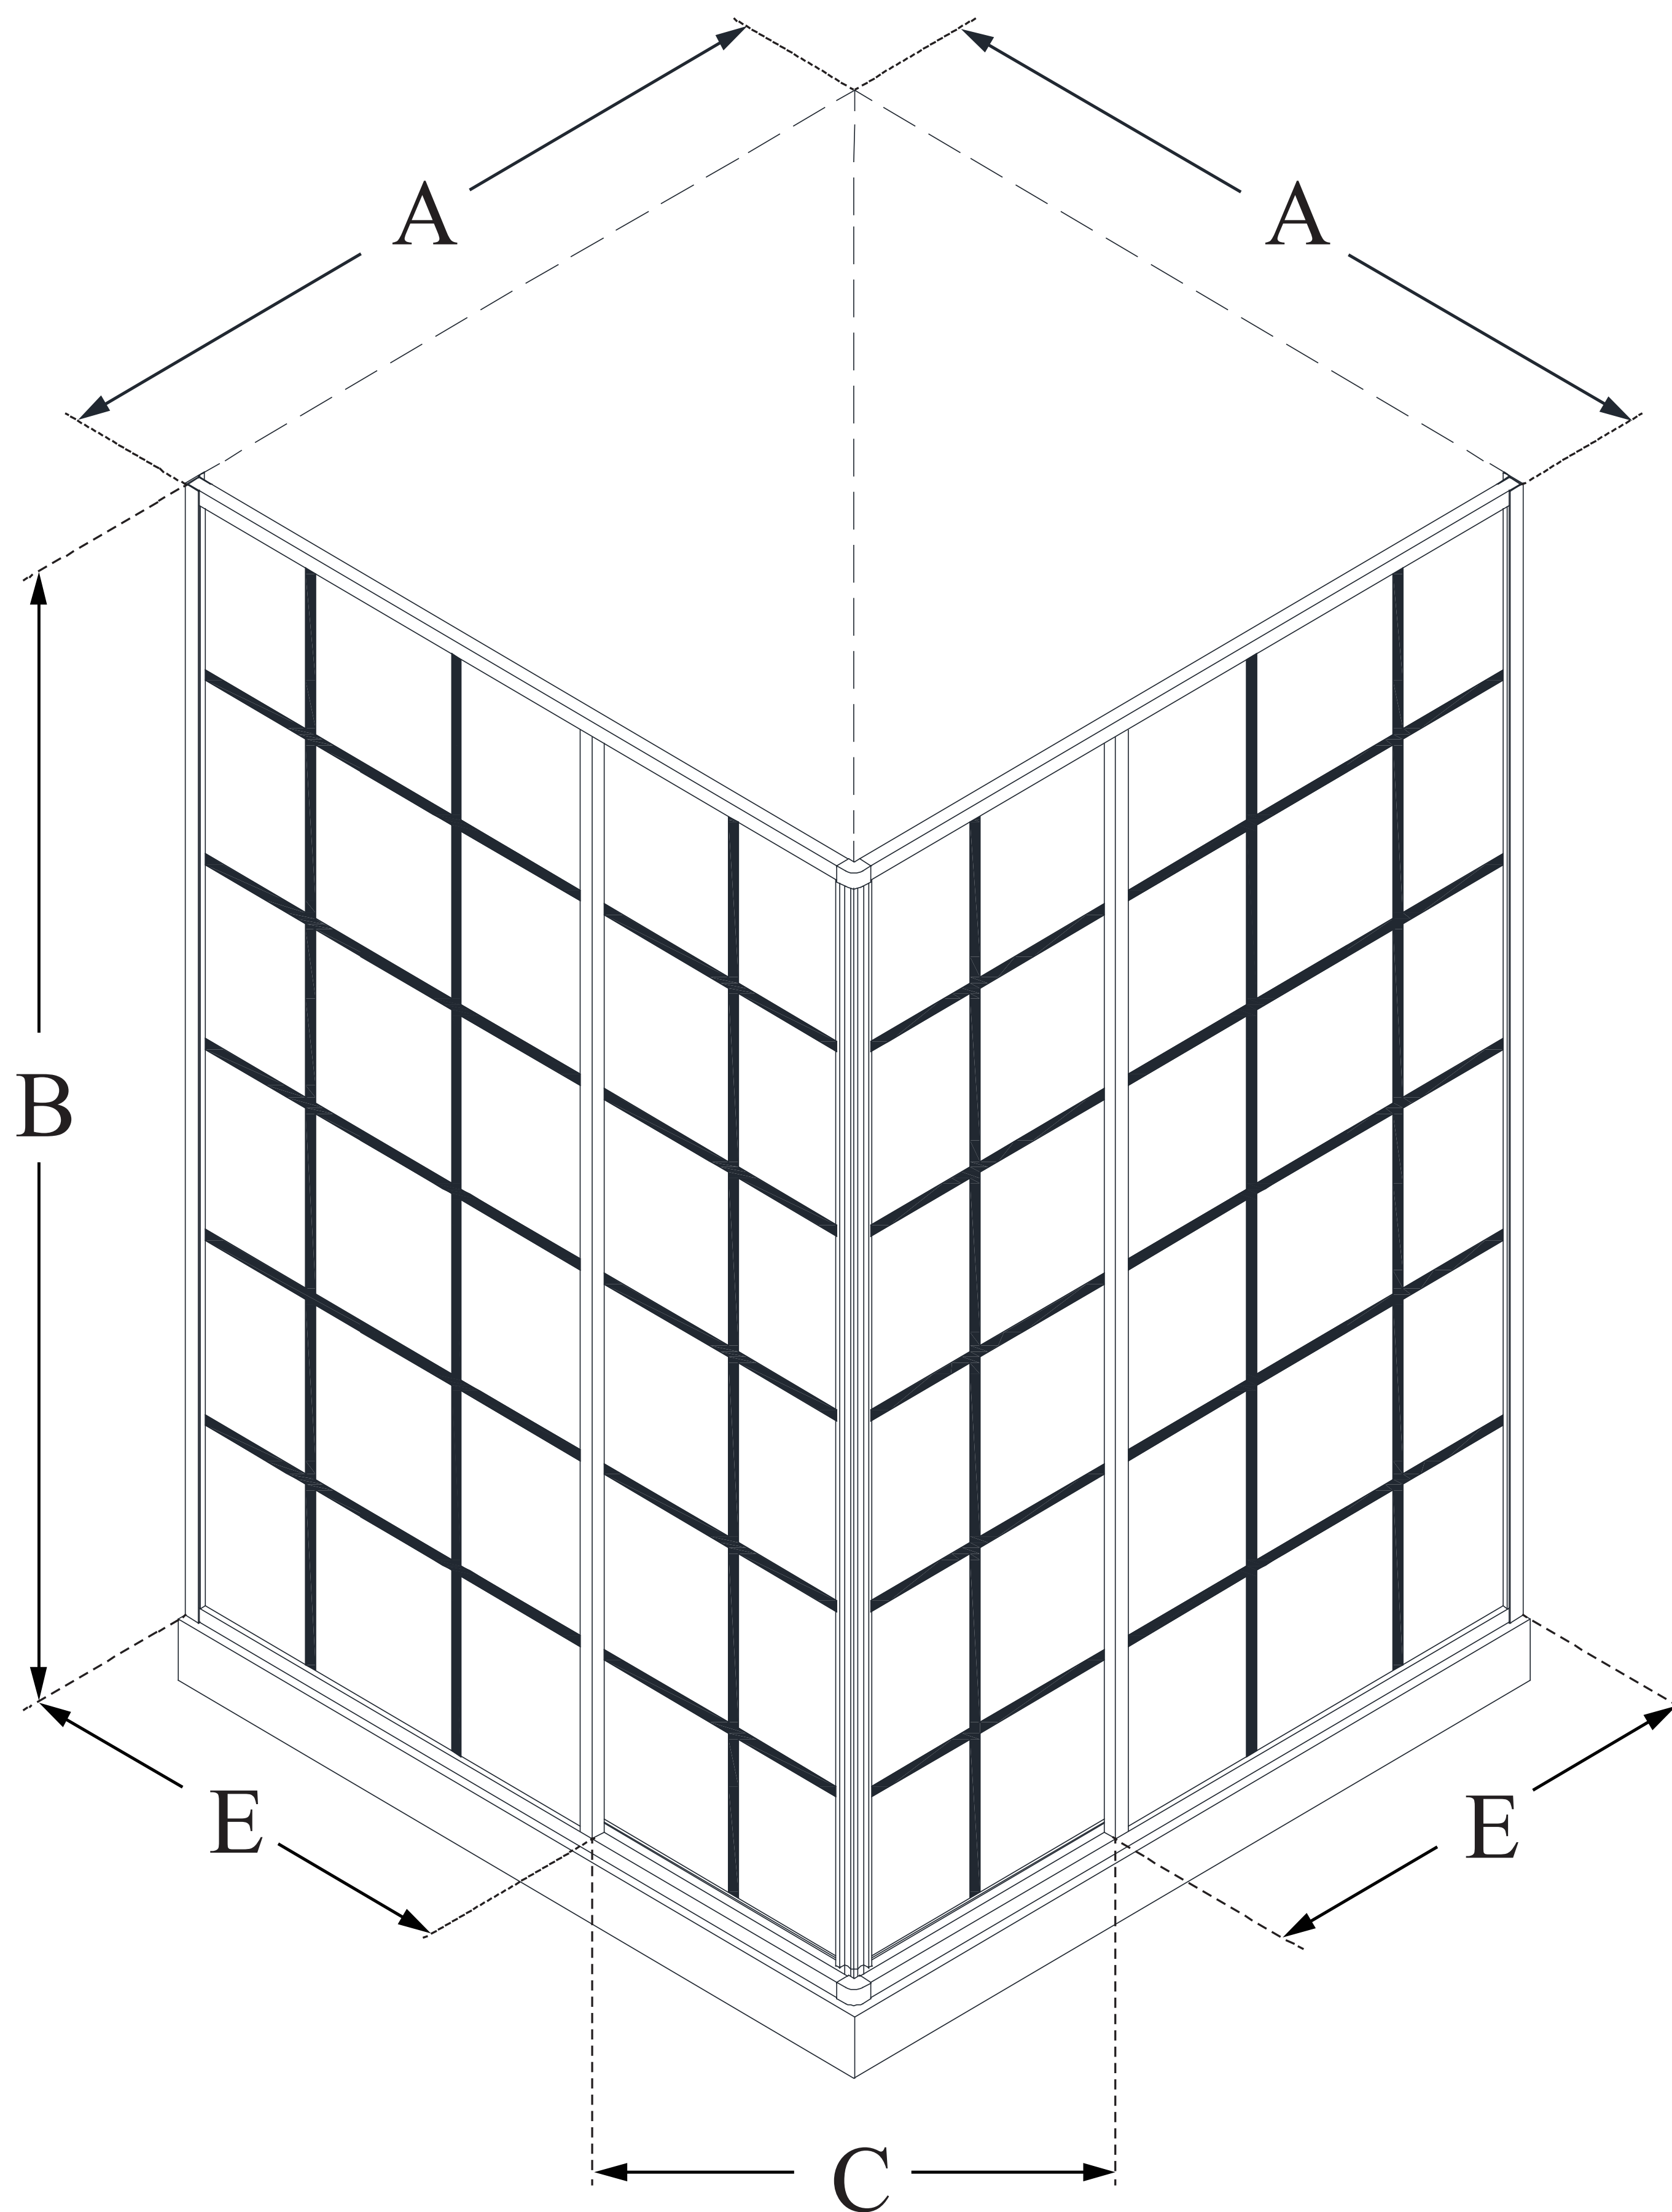

SHEN-8134340-89

FRENCH CORNER

DreamLine French Corner 34 1/2 in.
D x 34 1/2 in. W x 72 in. H Framed
Sliding Shower Enclosure

SLIDING DOOR

CONFIGURATION DIMENSIONS:

A: 34 1/2 in.

MODEL WIDTH

B: 72 in.

MODEL HEIGHT

C: 20 3/4 in.

ACCESS WIDTH

D: 17 7/8 in.

DOOR WIDTH

E: 16 3/4 in.

INLINE PANEL WIDTH

DreamLine reserves the right to update or modify the hardware or materials pictured without prior notice for the purpose of product improvement and customer satisfaction.