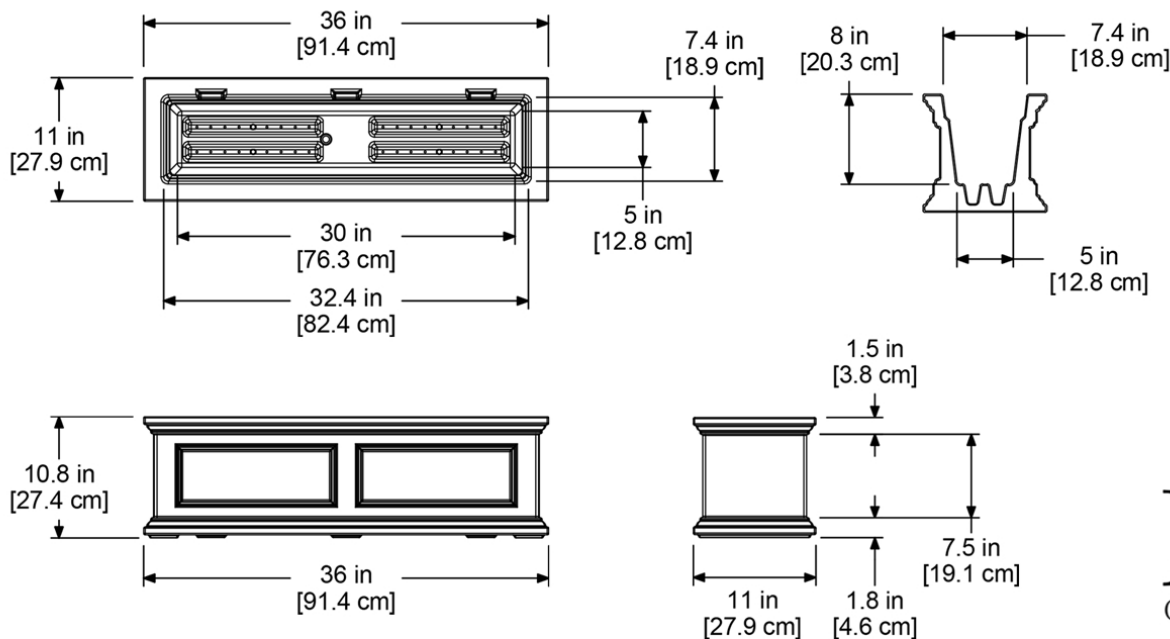

PRODUCT DIMENSIONS

Outside Dimensions: 36in L x 11in W x 10.8in H (91.4cm x 27.9cm x 27.4cm)

Inside Dimensions: 32.4in L x 7.4in W x 8in D (82.4cm x 18.9cm x 20.3cm)

Soil Capacity: 6.5 Gallons (24.6 Liters)

Water Reservoir Capacity: 3 Gallons (11.35 Liters)

Wall Thickness: 0.125in (3.17mm)

Part Weight: 13.5lbs (6.1kg)

Material: Polyethylene

MAYNE[®]
 Outdoor Products of Distinction

7024 Kilbourne Rd - Unit A London, ON N6P 1K6