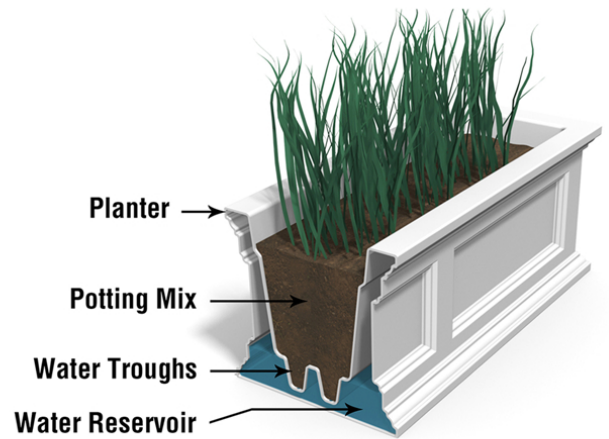

Fairfield

Model # 5822

Fairfield 3ft Window Box

DESCRIPTION

Brighten up the exterior of your home by adding color and beauty with the Mayne Fairfield Window Box. This durable construction offers a low maintenance solution and cleans with just a simple rinse of a garden hose.

- Beautiful New England window box design
- Made from 100% high-grade polyethylene
- Features a double wall design creating a water reservoir
- Includes 3 wall mount brackets with a black powder coated finish
- Warranty: 15-Yr Residential Use / 5-Yr Commercial Use

PRODUCT DIMENSIONS

Outside Dimensions: 36in L x 11in W x 10.8in H (91.4cm x 27.9cm x 27.4cm)

Inside Dimensions: 32.4in L x 7.4in W x 8in D (82.4cm x 18.9cm x 20.3cm)

Soil Capacity: 6.5 Gallons (24.6 Liters)

Water Reservoir Capacity: 3 Gallons (11.35 Liters)

Wall Thickness: 0.125in (3.17mm)

Part Weight: 13.5lbs (6.1kg)

Material: Polyethylene

MAYNE[®]
 Outdoor Products of Distinction

7024 Kilbourne Rd - Unit A London, ON N6P 1K6