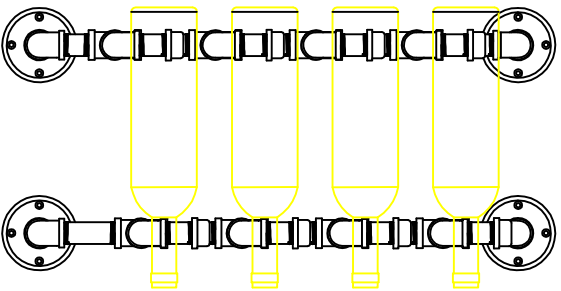

A		M25Knee-joint 12PCS	B		M25Pipe 80mm 16PCS	C		M25Pipe 50mm 14PCS	D		M25 Flange plate 4PCS	E		M5*30 16PCS	F		16PCS
---	--	------------------------	---	---	--------------------------	---	---	-----------------------	---	---	-----------------------------	---	---	----------------	---	--	-------

A		M25Knee-joint 12PCS	B		M25Pipe 80mm 16PCS	C		M25Pipe 50mm 14PCS	D		M25 Flange plate 4PCS	E		M5*30 16PCS	F		16PCS
---	---	------------------------	---	---	--------------------------	---	---	-----------------------	---	---	-----------------------------	---	---	----------------	---	---	-------