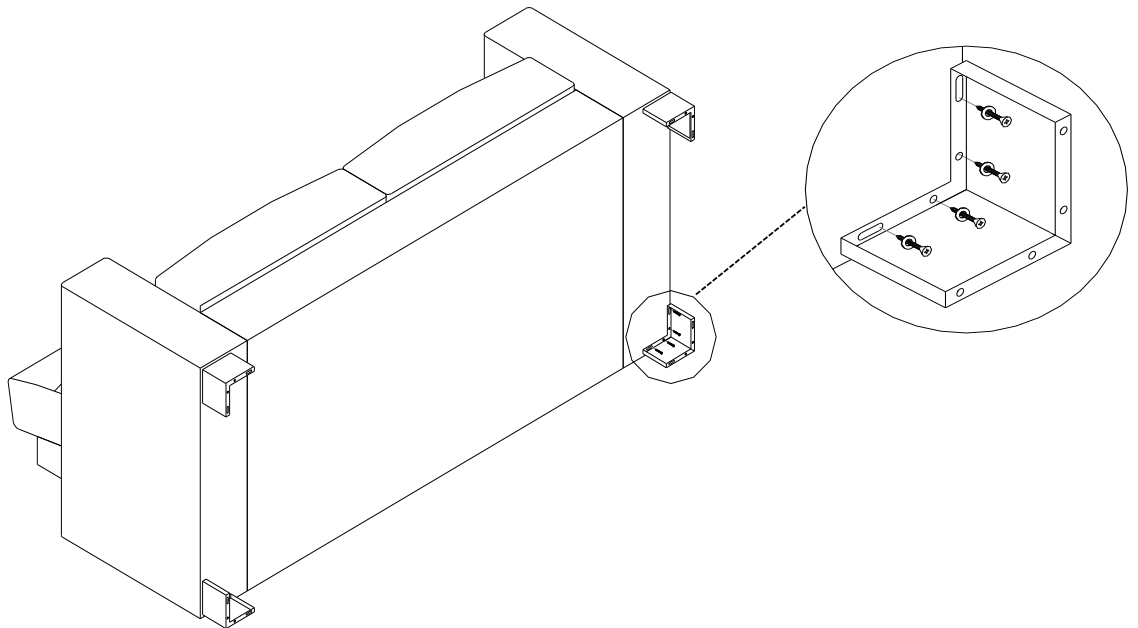

ÉTAPE / STEP 2