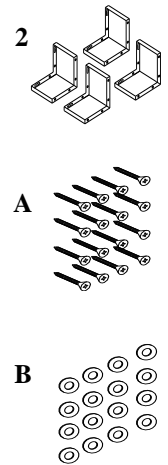

**FOR ASSISTANCE OR TO ORDER PARTS
CONTACT OUR CUSTOMER SERVICE DEPARTMENT**

WWW.MONARCHSERVICE.COM

IDENTIFICATION DES PIÈCES
PARTS IDENTIFICATION

1

CAUSEUSE
LOVE SEAT

1MC
1PC

2

PATTE
LEG

4MCX
4PCS

IDENTIFICATION DES PIÈCES DE MONTAGE
HARDWARE IDENTIFICATION

A

Ø 5 X 50MM

16MCX / 16PCS

B

RONDELLE PLATE
FLAT WASHER

16MCX / 16PCS

ÉTAPE / STEP 1

ÉTAPE / STEP 2

ÉTAPE / STEP 3