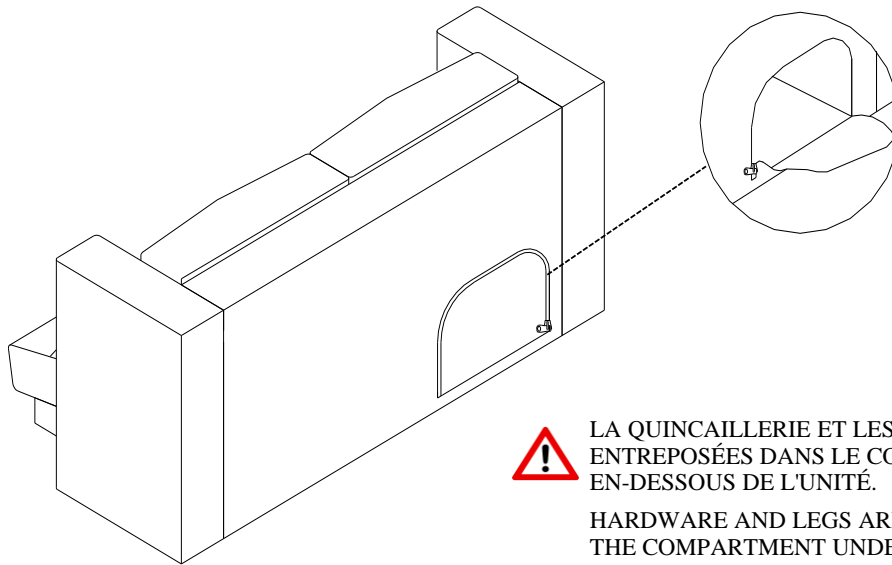

ÉTAPE / STEP 1