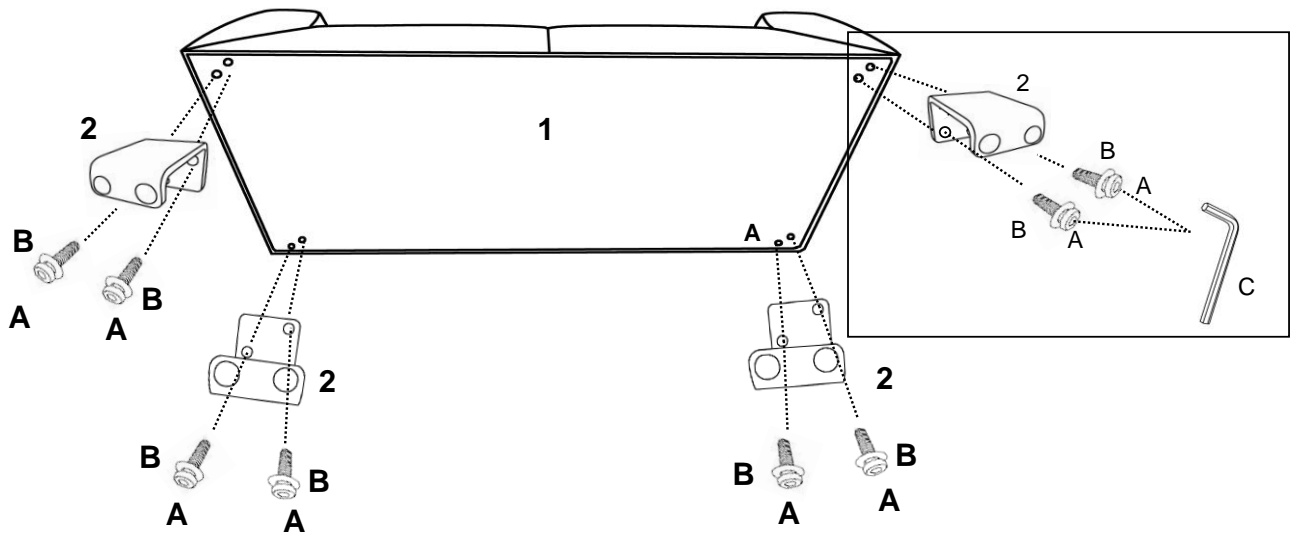

ÉTAPE / STEP 2

ÉTAPE / STEP 3