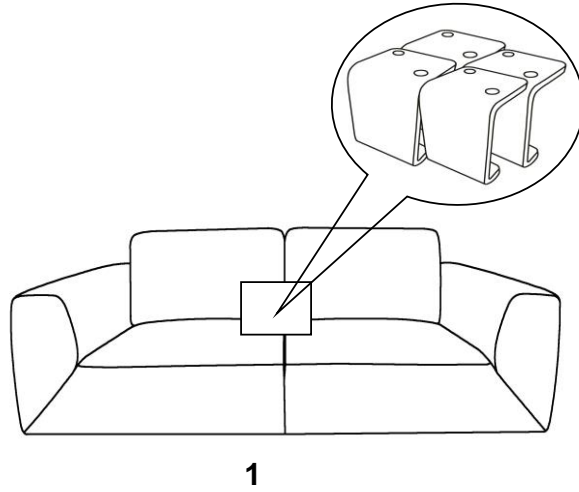

ÉTAPE / STEP 1