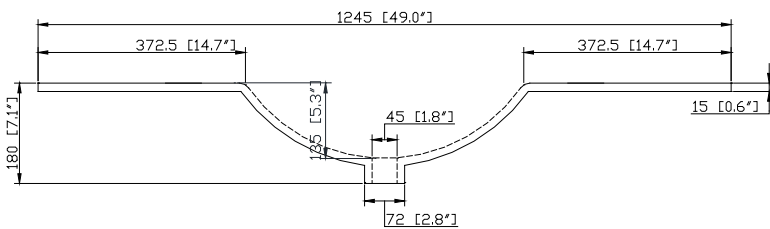

Avanity

CUT49WT

Features

- Vitreous China
- Integrated rectangular bowl
- Top pre-drilled for 8" widespread faucet

Colors / Finishes

White

Nominal Dimension

- 49W x 22D x 7.1H inches
- 1245 x 560 x 180 mm

Components

Drain	VC-DRAIN-CP	VC-DRAIN-BN	
Vanity	LOFT-V48-DW	LEXINGTON-V48-LE	MADISON-V48-LE
	MADISON-V36-TO	MERLOT-V48-ES	MODERO-V48-ES
	MODERO-V48-WT	MODERO-V48-CG	

Product Diagrams

Top

Front