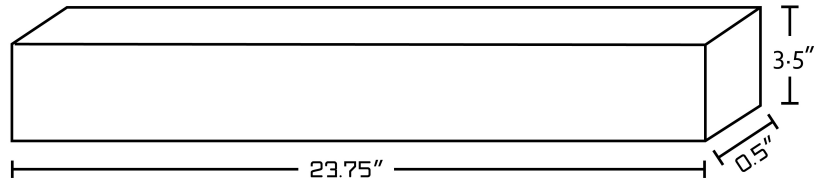

BACK SPLASH