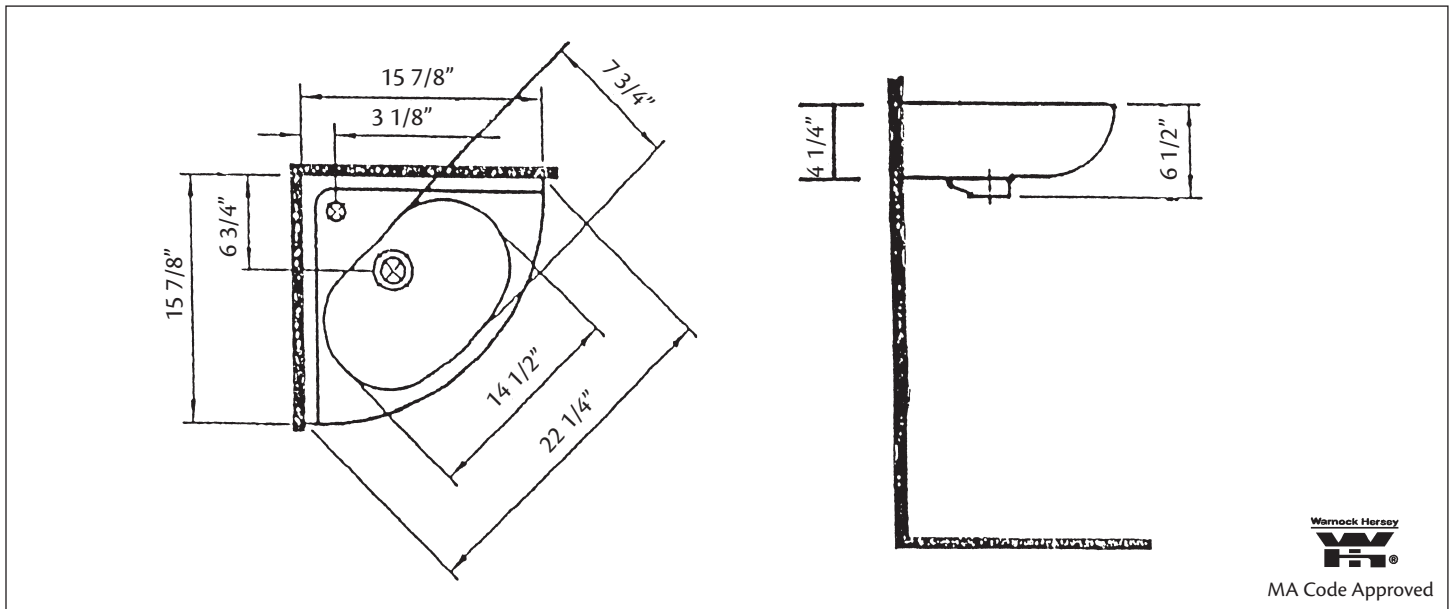

1350 WALL MOUNT Corner Lavatory

15 3/4" x 15 3/4" O.D.

Cheviot Products' vitreous china lavatories are finely crafted for outstanding beauty and practicality. Fired onto each sink is a fine glaze of powdered glass to ensure a lifetime of durability, ease of cleaning, and resistance to bacteria and other microbes.

Warrick Hershey

 MA Code Approved

Colours: White

Drillings: Single hole drilling only

Related Products:

5214 CITY
 Single Hole Faucet

5216 METRO
 Single Hole Faucet

Note: Rough-in dimensions may vary +/- 1/2" and are subject to change. No responsibility is assumed by Cheviot Products Inc. One Year Limited Warranty against manufacturer's defects.