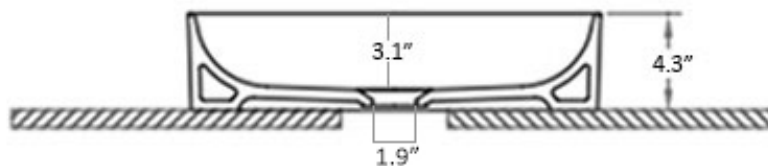

Features

- 16.5" (420 mm) x 10.6" (270 mm) x 4.3" (110 mm)
- Ceramic
- Countertop (Vessel) Installation
- Without Overflow
- Extremely Reduced Thickness for a Captivating Design

Collection
Vision

Model |
Vision 6042

Dimensions Metric

1 inch = 2.54 cm
1 inch = 25.4 mm

WS®
BATH
COLLECTIONS

1051 Lea Drive - Collegeville, PA 19426
Tel. 215 513 9400 - Fax 610 831 0215
www.ws bathcollections.com - info@ws bathcollections.com