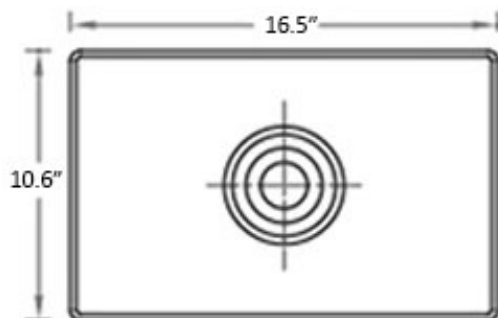

## SKU# | Option:

- Vision 6042 | Gloss white
- Vision 6042 BG | Gloss black
- Vision 6042 BM | Matte black

**Collection**  
Vision

**Model |**  
Vision 6042

Dimensions Metric

*1 inch = 2.54 cm*

*1 inch = 25.4 mm*

### Features

- 16.5" (420 mm) x 10.6" (270 mm) x 4.3" (110 mm)
- Ceramic
- Countertop (Vessel) Installation
- Without Overflow
- Extremely Reduced Thickness for a Captivating Design

Collection  
Vision

Model |  
Vision 6042

Dimensions Metric

1 inch = 2.54 cm  
1 inch = 25.4 mm

**WS**<sup>®</sup>  
BATH  
COLLECTIONS

1051 Lea Drive - Collegeville, PA 19426  
Tel. 215 513 9400 - Fax 610 831 0215  
[www.ws bathcollections.com](http://www.ws bathcollections.com) - [info@ws bathcollections.com](mailto:info@ws bathcollections.com)