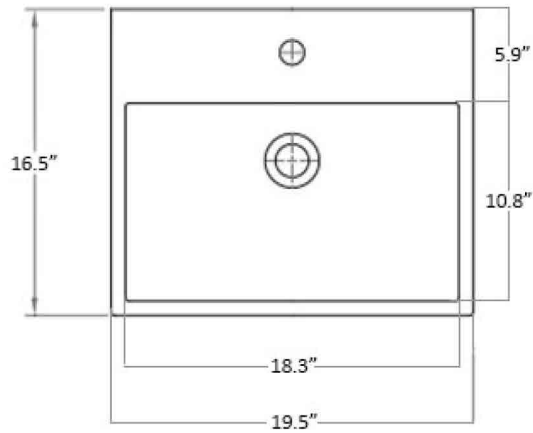

Features

- Ceramic
- With overflow
- Countertop or wall-mount installation

Quattro 50

SKU# | Option:

- Quattro 50.00 | No faucet hole
- Quattro 50.01 | One faucet hole
- Quattro 50.03 | Three faucet holes
- Available in gloss white, gloss black, and matte black

<p>Collection Quattro</p>	<p>Model Quattro 50</p>	<p>Dimensions Metric <i>1 inch = 2.54 cm</i> <i>1 inch = 25.4 mm</i></p>	 <p>1051 Lea Drive - Collegeville, PA 19426 Tel. 215 513 9400 - Fax 610 831 0215 www.ws bathcollections.com - info@ws bathcollectins.com</p>
--------------------------------------	--------------------------------------	--	---

Collection
Quattro

Model |
Quattro 50

Dimensions Metric
1 inch = 2.54 cm
1 inch = 25.4 mm

WS[®]
BATH
COLLECTIONS

1051 Lea Drive - Collegeville, PA 19426
Tel. 215 513 9400 - Fax 610 831 0215
www.ws bathcollections.com - info@ws bathcollections.com

MOUNTING HARDWARE

Wall-mount installation

Bolts

Vessel/ countertop installation

Silicone (*optional*)

Collection
Quattro

Model |
Quattro 50

Dimensions Metric
1 inch = 2.54 cm
1 inch = 25.4 mm