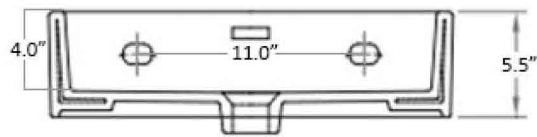

Features

- Ceramic
- With overflow
- Countertop or wall-mount installation

Quattro 50

SKU# | Option:

- Quattro 50.00 | No faucet hole
- Quattro 50.01 | One faucet hole
- Quattro 50.03 | Three faucet holes
- Available in gloss white, gloss black, and matte black

<p>Collection Quattro</p>	<p>Model Quattro 50</p>	<p>Dimensions Metric <i>1 inch = 2.54 cm</i> <i>1 inch = 25.4 mm</i></p>	 <p>1051 Lea Drive - Collegeville, PA 19426 Tel. 215 513 9400 - Fax 610 831 0215 www.ws bathcollections.com - info@ws bathcollectins.com</p>
--------------------------------------	--------------------------------------	--	---

Collection
Quattro

Model |
Quattro 50

Dimensions Metric
1 inch = 2.54 cm
1 inch = 25.4 mm

WS[®]
BATH
COLLECTIONS

1051 Lea Drive - Collegeville, PA 19426
Tel. 215 513 9400 - Fax 610 831 0215
www.ws bathcollections.com - info@ws bathcollections.com

MOUNTING HARDWARE

Wall-mount installation

Bolts

Vessel/ countertop installation

Silicone (*optional*)

Collection
Quattro

Model |
Quattro 50

Dimensions Metric
1 inch = 2.54 cm
1 inch = 25.4 mm