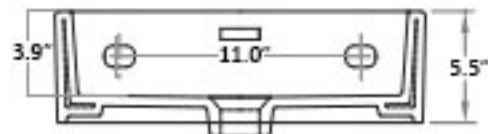

Features

- Ceramic
- With overflow
- Countertop or wall-mount installation

Quattro 40

SKU# | Option:

- Quattro 40.00 | No faucet hole
- Quattro 40.01 | One faucet hole
- Quattro 40.03 | Three faucet holes

<p>Collection Quattro</p>	<p>Model Quattro 40</p>	<p>Dimensions Metric <i>1 inch = 2.54 cm</i> <i>1 inch = 25.4 mm</i></p>	 <p>1051 Lea Drive - Collegeville, PA 19426 Tel. 215 513 9400 - Fax 610 831 0215 www.ws bathcollections.com - info@ws bathcollectins.com</p>
--------------------------------------	--------------------------------------	--	---

Collection
Quattro

Model |
Quattro 40

Dimensions Metric
1 inch = 2.54 cm
1 inch = 25.4 mm

WS[®]
BATH
COLLECTIONS

1051 Lea Drive - Collegeville, PA 19426
Tel. 215 513 9400 - Fax 610 831 0215
www.ws bathcollections.com - info@ws bathcollections.com

MOUNTING HARDWARE

Wall-mount installation

Vessel/ countertop installation

Bolts

Silicone (*optional*)

Collection
Quattro

Model |
Quattro 40

Dimensions Metric
1 inch = 2.54 cm
1 inch = 25.4 mm