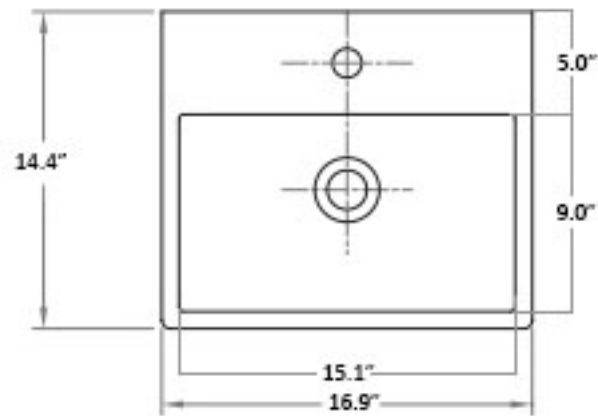

Features

- Ceramic
- With overflow
- Countertop or wall-mount installation

Quattro 40

SKU# | Option:

- Quattro 40.00 | No faucet hole
- Quattro 40.01 | One faucet hole
- Quattro 40.03 | Three faucet holes

<p>Collection Quattro</p>	<p>Model Quattro 40</p>	<p>Dimensions Metric <i>1 inch = 2.54 cm</i> <i>1 inch = 25.4 mm</i></p>	 <p>1051 Lea Drive - Collegeville, PA 19426 Tel. 215 513 9400 - Fax 610 831 0215 www.ws bathcollections.com - info@ws bathcollectins.com</p>
--------------------------------------	--------------------------------------	--	---

Collection
Quattro

Model |
Quattro 40

Dimensions Metric
1 inch = 2.54 cm
1 inch = 25.4 mm

WS[®]
BATH
COLLECTIONS

1051 Lea Drive - Collegeville, PA 19426
Tel. 215 513 9400 - Fax 610 831 0215
www.ws bathcollections.com - info@ws bathcollections.com

MOUNTING HARDWARE

Wall-mount installation

Vessel/ countertop installation

Bolts

Silicone (*optional*)

Collection
Quattro

Model |
Quattro 40

Dimensions Metric
1 inch = 2.54 cm
1 inch = 25.4 mm