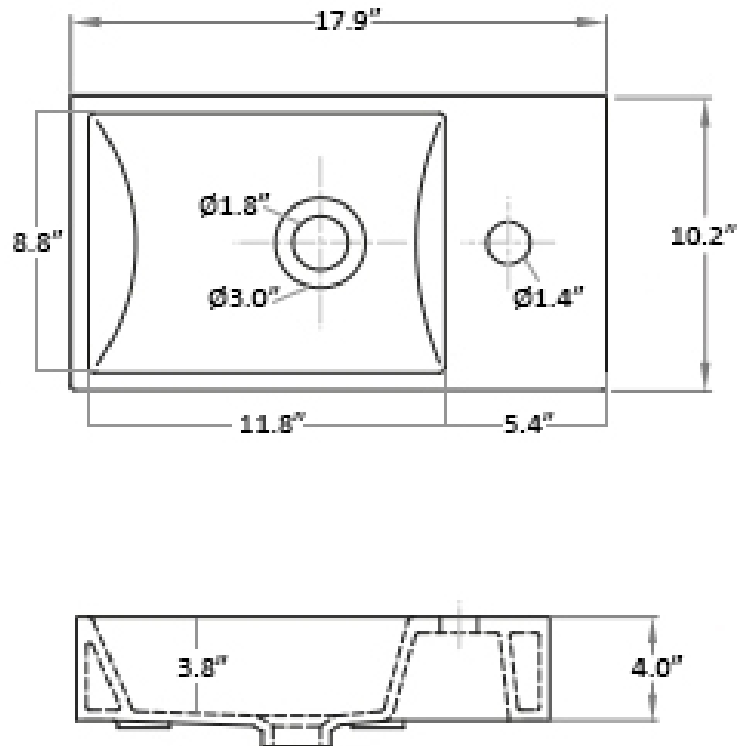

**Features**

- Ceramic
- Without overflow
- Countertop or wall-mount installation
- With faucet hole

**Minimal 4057**

**SKU# | Option:**

- Minimal 4057 | White

<p><b>Collection</b> Minimal</p>	<p><b>Model  </b> Minimal 4057</p>	<p>Dimensions Metric  <i>1 inch = 2.54 cm</i>  <i>1 inch = 25.4 mm</i></p>	 <p>1051 Lea Drive - Collegeville, PA 19426          Tel. 215 513 9400 - Fax 610 831 0215  <a href="http://www.ws bathcollections.com">www.ws bathcollections.com</a> - <a href="mailto:info@ws bathcollectins.com">info@ws bathcollectins.com</a></p>
--------------------------------------	--	--	---

### Features

- 17.9" (455 mm) x 10.2" (260 mm) x 4.0" (102 mm)
- Ceramic
- Wall Mounted or Countertop (Vessel) Installation
- Without Overflow
- Basin to the left of faucet
- Includes Mounting Hardware

Collection  
Minimal

Model |  
Minimal 4057

Dimensions Metric

1 inch = 2.54 cm  
1 inch = 25.4 mm

**WS**<sup>®</sup>  
BATH  
COLLECTIONS

1051 Lea Drive - Collegeville, PA 19426  
Tel. 215 513 9400 - Fax 610 831 0215  
[www.ws bathcollections.com](http://www.ws bathcollections.com) - [info@ws bathcollections.com](mailto:info@ws bathcollections.com)

### Vessel/ countertop installation

Bolts

Silicone (*optional*)

Collection  
Minimal

Model |  
Minimal 4057

Dimensions Metric  
*1 inch = 2.54 cm*  
*1 inch = 25.4 mm*

1051 Lea Drive - Collegeville, PA 19426  
Tel. 215 513 9400 - Fax 610 831 0215  
[www.ws bathcollections.com](http://www.ws bathcollections.com) - [info@ws bathcollections.com](mailto:info@ws bathcollections.com)