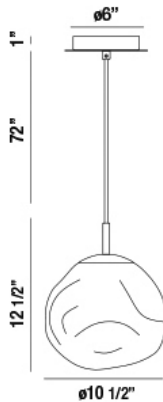

BANKWELL, 1LT PENDANT

Product Details

Item No.	:	34287-033
Finish	:	Gold
Shade	:	Glass
Diameter	:	10.5"
Height	:	12.5"
Est. Weight	:	4.9 lbs
Approval	:	cULus

BULB DETAILS

No. of Bulbs	:	1
Bulb Type	:	A19
Bulb Voltage	:	120V
Bulb Wattage	:	60W
Bulb Socket	:	E26
Input Voltage	:	120V
Dimmable	:	No
Bulb Included	:	No

Options Available

ITEM NO.	FINISH	SHADE
34287-019	Copper	Glass
34287-026	Chrome	Glass
34287-033	Gold	Glass

TECHNICAL DETAILS

Hanging Support Type	:	Wire
Wire Length	:	72"
Power Wire Length	:	96"
Canopy Diameter	:	6"
Canopy Height	:	1"