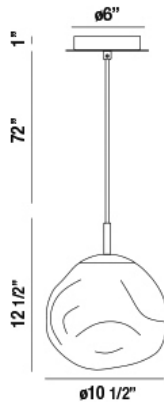

### Product Details

Item No.	:	34287-019
Finish	:	Copper
Shade	:	Glass
Diameter	:	10.5"
Height	:	12.5"
Est. Weight	:	4.9 lbs
Approval	:	cULus

### TECHNICAL DETAILS

Hanging Support Type	:	Wire
Wire Length	:	72"
Power Wire Length	:	96"
Canopy Diameter	:	6"
Canopy Height	:	1"