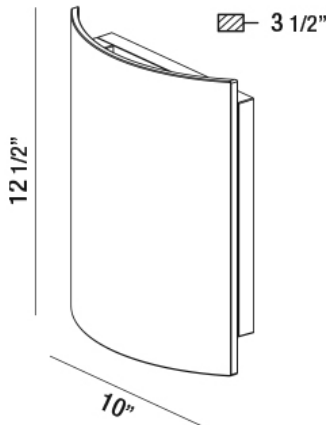

Options Available

ITEM NO.	FINISH	SHADE
34174-012	Marine Grey	
34174-029	Graphite Grey