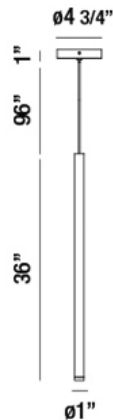

### Product Details

Item No.	:	34166-017
Finish	:	Satin Nickel
Shade	:	Frosted
Diameter	:	1"
Height	:	36"
Est. Weight	:	4.4 lbs
IP Rating	:	20
Approval	:	cETLus

### BULB DETAILS

No. of Bulbs	:	1
Bulb Type	:	LED
Bulb Voltage	:	120V
Bulb Wattage	:	3W
Bulb Socket	:	LED
Input Voltage	:	120V
Lumens	:	255lm
Kelvin	:	3000K
CRI	:	90++
Bulb Included	:	Yes

### TECHNICAL DETAILS

Hanging Support Type	:	Wire
Wire Length	:	96"
Power Wire Length	:	96"
Canopy Diameter	:	4.75"
Canopy Height	:	0.75"
Driver	:	Ever Shing