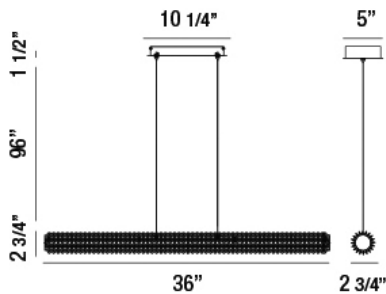

### Product Details

Item No.	:	34154-014
Finish	:	Chrome
Shade	:	Clear
Length	:	37"
Width	:	2.5"
Height	:	2.5"
Est. Weight	:	9.9 lbs
IP Rating	:	20
Approval	:	cETLus

### BULB DETAILS

No. of Bulbs	:	1
Bulb Type	:	LED
Bulb Voltage	:	120V
Bulb Wattage	:	30W
Bulb Socket	:	LED
Input Voltage	:	120V
Dimmable	:	Yes
Lumens	:	2700lm
Kelvin	:	3000K
CRI	:	90+
Bulb Included	:	Yes

### TECHNICAL DETAILS

Canopy Length	:	10.25"
Canopy Width	:	5.25"
Canopy Height	:	1.5"
Driver	:	Es