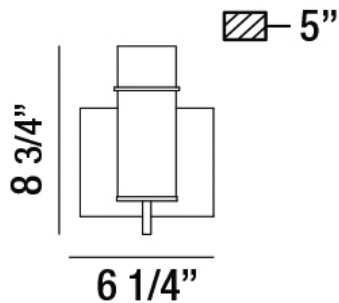

PISTA, 1LT WALL SCONCE

Product Details

Item No.	:	34133-019
Finish	:	Chrome
Shade	:	Clear
Width	:	6.25"
Height	:	9"
Max Extension	:	5"
Est. Weight	:	2.86 lbs
Approval	:	cULus

BULB DETAILS

No. of Bulbs	:	1
Bulb Type	:	T10
Bulb Voltage	:	120V
Bulb Wattage	:	60W
Bulb Socket	:	E26
Input Voltage	:	120V
Dimmable	:	No
Bulb Included	:	Yes

Options Available

ITEM NO.	FINISH	SHADE
34133-019	Chrome	Clear
34133-026	Bronze	Clear

TECHNICAL DETAILS

Canopy Length	:	6.25"
Canopy Width	:	5"
Canopy Height	:	1"

PROJECT INFORMATION

Job Name: Date: Type:

Comments: