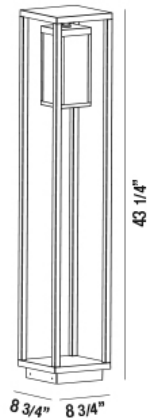

TECHNICAL DETAILS

Driver	:	Royalux

PROJECT INFORMATION

Job Name: Date: Type:

Comments: