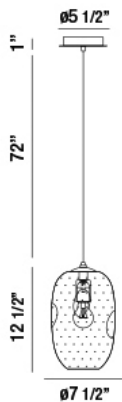

LABRIA, LABRIA, 1LT SMALL PENDANT

Product Details

Item No.	:	34033-012
Finish	:	Chrome
Shade	:	Pink
Diameter	:	7.5"
Height	:	13.25"
Est. Weight	:	5.28 lbs
Approval	:	cETLus

BULB DETAILS

No. of Bulbs	:	1
Bulb Type	:	A19
Bulb Voltage	:	120V
Bulb Wattage	:	40W
Bulb Socket	:	E26
Dimmable	:	No
Bulb Included	:	No

Options Available

ITEM NO.	FINISH	SHADE
34033-012	Chrome	Pink
34033-029	Chrome	Smoke
34033-036	Chrome	Green

TECHNICAL DETAILS

Hanging Support Type	:	Wire
Wire Length	:	72"
Power Wire Length	:	72"
Canopy Diameter	:	5.5"
Canopy Height	:	1"