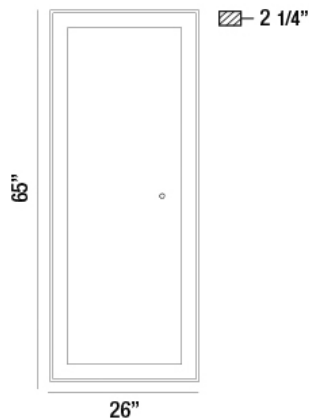

33833, RECTANGULAR EDGE-LIT LED MIRROR

Product Details

Item No.	:	33833-019
Finish	:	Black/gold
Length	:	65"
Width	:	26"
Max Extension	:	2.25"
Est. Weight	:	70.84 lbs
IP Rating	:	20
Approval	:	cULus

BULB DETAILS

ITEM NO.	FINISH	SHADE
33833-019	Black/gold	

TECHNICAL DETAILS

Power Wire Length	:	83"
Driver	:	Mw 75w

PROJECT INFORMATION

Job Name: Date: Type:

Comments: