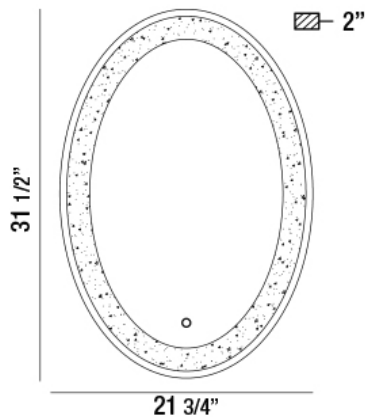

33823, OVAL BACK-LIT LED MIRROR

Product Details

Item No.	:	33823-010
Finish	:	Chrome
Shade	:	Crystal
Length	:	31.5"
Width	:	21.75"
Max Extension	:	2"
Est. Weight	:	24.6 lbs
IP Rating	:	44
Approval	:	cULus

Options Available

ITEM NO.	FINISH	SHADE
33823-010	Chrome	Crystal

TECHNICAL DETAILS

Power Wire Length	:	30"
Driver	:	Mw75w

PROJECT INFORMATION

 Job Name: Date: Type:

 Comments: