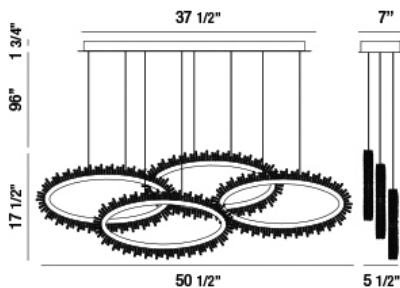

### Product Details

Item No.	:	33731-018
Finish	:	Chrome
Shade	:	Clear
Length	:	50.5"
Width	:	7"
Height	:	17.5"
Est. Weight	:	24.2 lbs
Approval	:	cETLus

### BULB DETAILS

No. of Bulbs	:	4
Bulb Type	:	LED
Bulb Voltage	:	120V
Bulb Wattage	:	92W
Bulb Socket	:	LED
Input Voltage	:	120V
Dimmable	:	Yes
Lumens	:	6300lm
Kelvin	:	3000/4000K
CRI	:	90+
Bulb Included	:	Yes

### TECHNICAL DETAILS

Hanging Support Type	:	Aircraft Cable
Aircraft Cable Length	:	96"
Power Wire Length	:	96"
Canopy Length	:	37.5"
Canopy Width	:	7"
Canopy Height	:	1.75"