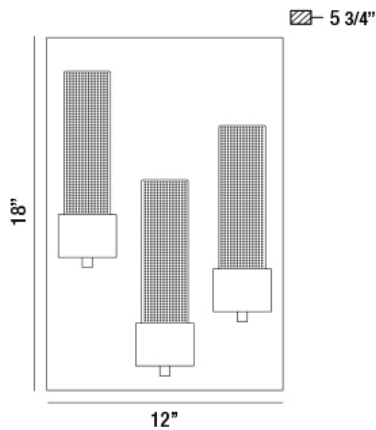

SOLATO, LED OUTDOOR WALL SCONCE

Product Details

Item No.	:	33690-018
Finish	:	Black
Shade	:	Seeded Glass
Width	:	12"
Height	:	18"
Max Extension	:	5.75"
Est. Weight	:	16.06 lbs
IP Rating	:	54
Approval	:	cETLus

Options Available

ITEM NO. 33690-018	FINISH Black	SHADE Seeded Glass
------------------------------	------------------------	------------------------------

TECHNICAL DETAILS

Canopy Length	:	18"
Canopy Width	:	12"
Canopy Height	:	0.75"
Driver	:	Zega