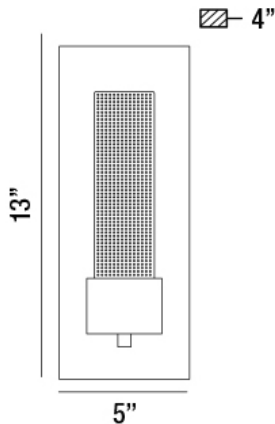

SOLATO, LED OUTDOOR WALL SCONCE

Product Details

Item No.	:	33688-015
Finish	:	Black
Shade	:	Seeded Glass
Width	:	5"
Height	:	13"
Max Extension	:	4"
Est. Weight	:	5.28 lbs
IP Rating	:	54
Approval	:	cETLus

ITEM NO. 33688-015	FINISH Black	SHADE Seeded Glass
------------------------------	------------------------	------------------------------

TECHNICAL DETAILS

Canopy Length	:	13"
Canopy Width	:	5"
Canopy Height	:	0.75"
Driver	:	Zega