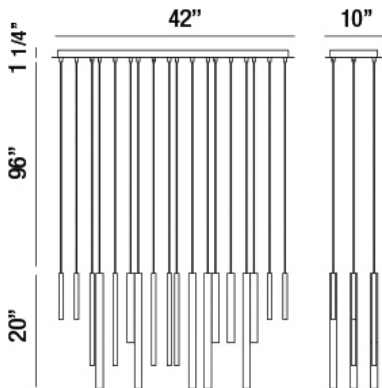

SANTANA, 18-LIGHT LINEAR LED CHANDELIER

Product Details

Item No.	:	31446-035
Finish	:	Antique Brass Gold
Shade	:	Frosted
Length	:	42"
Width	:	10"
Height	:	20"
Est. Weight	:	31.9 lbs
IP Rating	:	20
Approval	:	cULus

BULB DETAILS

No. of Bulbs	:	18
Bulb Type	:	LED
Bulb Voltage	:	120V
Bulb Wattage	:	1W
Bulb Socket	:	LED
Input Voltage	:	120V
Dimmable	:	Yes
Lumens	:	1530lm
Kelvin	:	3000K
CRI	:	90++
Bulb Included	:	Yes

Options Available

ITEM NO.	FINISH	SHADE
31446-013	Black	Frosted
31446-023	Satin Nickel	Frosted
31446-035	Antique Brass Gold	Frosted

TECHNICAL DETAILS

Hanging Support Type	:	Wire
Wire Length	:	96"
Canopy Length	:	42"
Canopy Width	:	10"
Canopy Height	:	1.25"
Driver	:	Actc