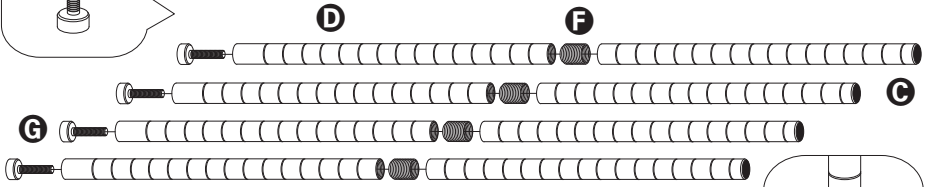

wine rack

24 in L x 14 in W x 35 in H
(60.96 cm L x 35.56 cm W x 88.9 cm H)

PARTS LIST

PART/ILLUSTRATION	(QTY) DESCRIPTION
-------------------	-------------------

A

(1) top shelf

B

(4) wine racks

C

(4) top pole

D

(4) base pole

E

(20) shelf support clips

F

(4) pole connector

G

(4) feet

H

(20) packaging

ASSEMBLY

1

2

ASSEMBLY