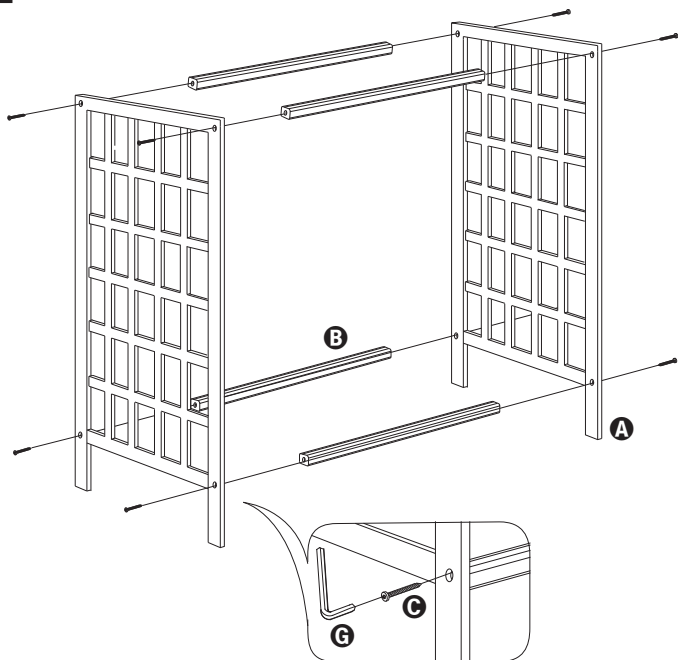

knockdown bamboo hamper

16.8 in L x 13.33 in W x 25.79 in H
(42.7 cm L x 33.86 cm W x 65.5 cm H)

PARTS LIST

PART/ILLUSTRATION

(QTY)

DESCRIPTION

A

(2) frame

B

(4) horizontal pole

C

(8) hex screws

D

(1) cloth bag

E

(1) cloth bottom

F

(8) bamboo plug

G

(1) hex wrench

ASSEMBLY

1

2

ASSEMBLY