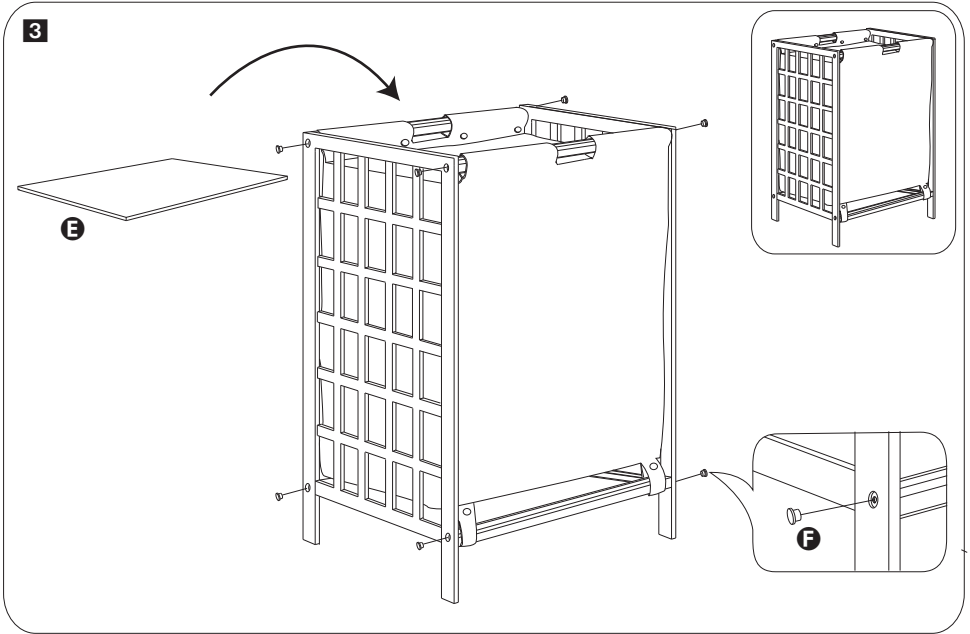

ASSEMBLY

YOUR SOURCE FOR
ORGANIZATION,
STORAGE & STYLE

LIMITED LIFETIME WARRANTY

Honey-Can-Do International, LLC (HCD) warrants its products will be free from defects in materials and workmanship when used for normal personal or household use, except as provided below. HCD, at its option, may offer a comparable product or offer a replacement part or request that the item be returned to the place of purchase. This warranty DOES NOT apply to damage caused by negligence, misuse, excessive use, improper cleaning, improper assembly, or any circumstances not directly attributable to manufacturing defects. Proof of purchase is required in the form of a receipt (copy or original) to validate warranty. HCD provides this limited lifetime warranty in lieu of all other warranties either express or implied. In no event shall HCD, its affiliates, or subsidiaries be responsible for consequential or incidental damages arising out of a claim of defective product. Some states or provinces do not allow some exclusions or limitations, so the above statement may not apply to you. This warranty gives you specific legal rights, and you may also have other rights, which vary by state or province.

Honey-Can-Do International

5750 McDermott Drive, Berkeley, IL 60163 USA
877.242.2636 | www.honeycando.com

©2013 Honey-Can-Do International, LLC | All Rights Reserved