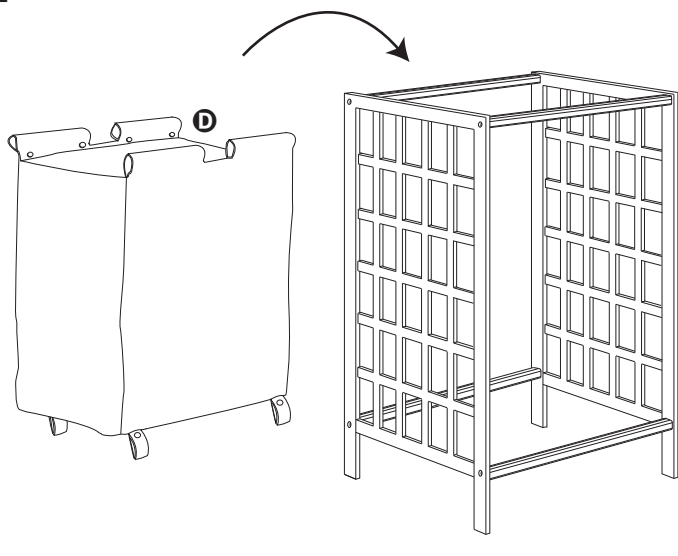

knockdown bamboo hamper

16.8 in L x 13.33 in W x 25.79 in H
(42.7 cm L x 33.86 cm W x 65.5 cm H)

PARTS LIST

PART/ILLUSTRATION

(QTY)

DESCRIPTION

A

(2) frame

B

(4) horizontal pole

C

(8) hex screws

D

(1) cloth bag

E

(1) cloth bottom

F

(8) bamboo plug

G

(1) hex wrench

ASSEMBLY

1

2

ASSEMBLY