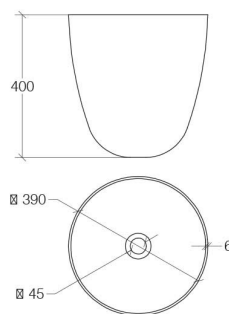

Product Specs Sheets

LAVABO DA APPOGGIO, COMPLETO DI PILETTA SCARICO LIBERO E COPRI PILETTA MATTSTONE - MATTSTONE
COUNTERTOP WASHBASIN, WITH FREE WASTE WATER DRAIN AND MATTSTONE COVER - MATTSTONE

WEIGHT kg 12,10
VOLUME m³ 0,0930

Collection
Linea

Model |
Manon 53563

Dimensions Metric

1 inch = 2.54 cm
1 inch = 25.4 mm

WS®
BATH
COLLECTIONS

1051 Lea Drive - Collegeville, PA 19426
Tel. 215 513 9400 - Fax 610 831 0215
www.ws bathcollections.com - info@ws bathcollections.com