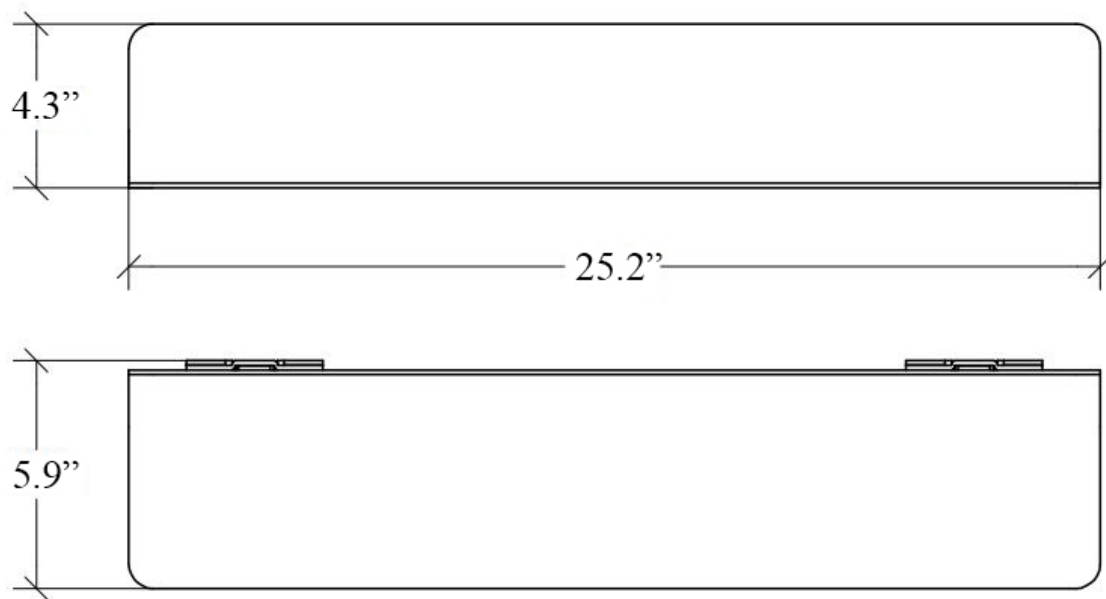

Product Specs Sheets

Collection
Curva

Model |
Curva 5143

Dimensions Metric
1 inch = 2.54 cm
1 inch = 25.4 mm

WS[®]
BATH
COLLECTIONS

1051 Lea Drive - Collegeville, PA 19426
Tel. 215 513 9400 - Fax 610 831 0215
www.ws bathcollections.com - info@ws bathcollections.com