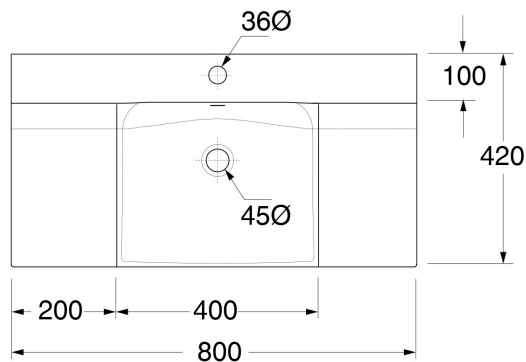

# BUDDY

Cod.3403

BUDDY Lavabo 80x42 appoggio o sospeso monoforo

BUDDY One hole wall hung or free standing washbasin 80x42

Collection  
Kerasan

Model |  
Buddy 3403

Dimensions Metric

1 inch = 2.54 cm

1 inch = 25.4 mm

**WS**<sup>®</sup>  
BATH  
COLLECTIONS

1051 Lea Drive - Collegeville, PA 19426  
Tel. 215 513 9400 - Fax 610 831 0215

[www.ws bathcollections.com](http://www.ws bathcollections.com) - [info@ws bathcollections.com](mailto:info@ws bathcollections.com)

### Vessel/ countertop installation

Bolts

Silicone (*optional*)

Collection  
Kerasan

Model |  
Buddy 3403

Dimensions Metric  
*1 inch = 2.54 cm*  
*1 inch = 25.4 mm*

**WS**®  
**BATH**  
**COLLECTIONS**

1051 Lea Drive - Collegeville, PA 19426  
Tel. 215 513 9400 - Fax 610 831 0215  
[www.ws bathcollections.com](http://www.ws bathcollections.com) - [info@ws bathcollections.com](mailto:info@ws bathcollections.com)