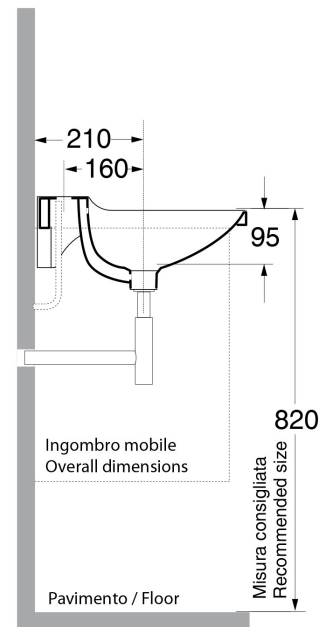

# BUDDY

Cod.3403

BUDDY Lavabo 80x42 appoggio o sospeso monoforo

BUDDY One hole wall hung or free standing washbasin 80x42

Collection  
Kerasan

Model |  
Buddy 3403

Dimensions Metric

1 inch = 2.54 cm

1 inch = 25.4 mm

**WS**<sup>®</sup>  
BATH  
COLLECTIONS

1051 Lea Drive - Collegeville, PA 19426  
Tel. 215 513 9400 - Fax 610 831 0215

[www.ws bathcollections.com](http://www.ws bathcollections.com) - [info@ws bathcollections.com](mailto:info@ws bathcollections.com)

### Wall-mount installation

### Vessel/ countertop installation

Bolts

Silicone (*optional*)

Collection  
Kerasan

Model |  
Buddy 3403

Dimensions Metric  
*1 inch = 2.54 cm*  
*1 inch = 25.4 mm*

**WS**®  
**BATH**  
**COLLECTIONS**

1051 Lea Drive - Collegeville, PA 19426  
Tel. 215 513 9400 - Fax 610 831 0215  
[www.ws bathcollections.com](http://www.ws bathcollections.com) - [info@ws bathcollections.com](mailto:info@ws bathcollections.com)