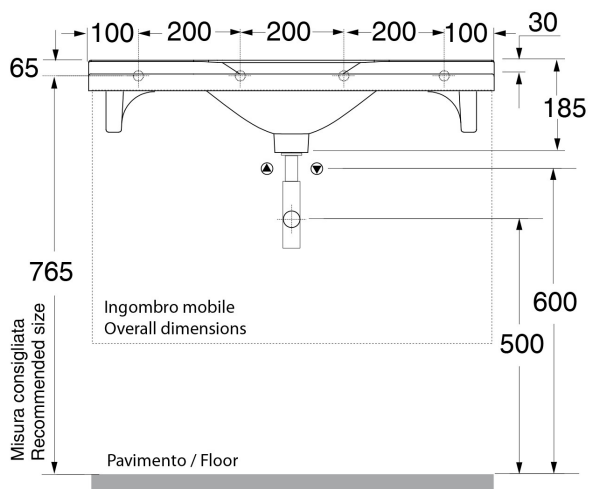

# BUDDY

Cod.3403

BUDDY Lavabo 80x42 appoggio o sospeso monoforo

BUDDY One hole wall hung or free standing washbasin 80x42

Collection  
Kerasan

Model |  
Buddy 3403

Dimensions Metric

1 inch = 2.54 cm

1 inch = 25.4 mm

**WS**<sup>®</sup>  
BATH  
COLLECTIONS

1051 Lea Drive - Collegeville, PA 19426  
Tel. 215 513 9400 - Fax 610 831 0215

[www.ws bathcollections.com](http://www.ws bathcollections.com) - [info@ws bathcollections.com](mailto:info@ws bathcollections.com)

### Vessel/ countertop installation

Bolts

Silicone (*optional*)

Collection  
Kerasan

Model |  
Buddy 3403

Dimensions Metric  
*1 inch = 2.54 cm*  
*1 inch = 25.4 mm*

**WS**®  
**BATH**  
**COLLECTIONS**

1051 Lea Drive - Collegeville, PA 19426  
Tel. 215 513 9400 - Fax 610 831 0215  
[www.ws bathcollections.com](http://www.ws bathcollections.com) - [info@ws bathcollections.com](mailto:info@ws bathcollections.com)