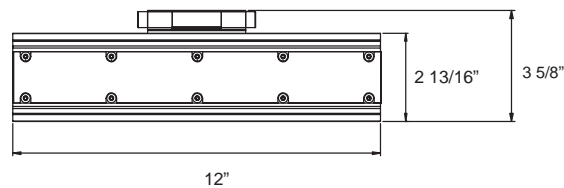

## Linkable Linear LED Flood Light

Model #	Finishes	Driver	Lumen	Kelvin	IP Rating	Lamping
22534	-019 Platinum	Integral	852 lm	3000k	IP 66	12 x 1W LED OSRAM

### CONNECTOR CABLES

SINGLE END PLUG-IN  
CONNECTOR CABLE

24423

-014 Black

16" Length of Cable

DOUBLE END PLUG-IN  
CONNECTOR CABLE

24424

-011 Black

38" Length of Cable