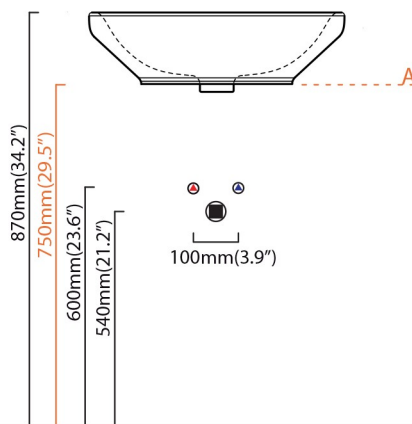

collezione
collection
Start

lavabo
wash basin
45

dimensini dimensions: L 450 - P 450 - H 120
troppo pieno *overflow*: NO-NO
peso netto net weight: kg 14.2 31lbs

- = smaltato perimetralmente
all glazed sides
- = non smaltato dietro
unglazed behind

* Si consiglia piletta a scarico libero di altezza > 60 mm
* Drain h > 2.3"

- U= sottopiano
undercounter
- I= incasso
inset
- A= appoggio
freestanding
- W= sospeso
wall hung

Collection
Ceramica
Valdama

Model |
Start 45C

Dimensions Metric
1 inch = 2.54 cm
1 inch = 25.4 mm

WS®
BATH
COLLECTIONS

1051 Lea Drive - Collegeville, PA 19426
Tel. 215 513 9400 - Fax 610 831 0215
www.ws bathcollections.com - info@ws bathcollections.com

MOUNTING HARDWARE

Wall-mount installation

Bolts

Vessel/ countertop installation

Silicone (*optional*)

Collection
Ceramica
Valdama

Model |
Start 45C

Dimensions Metric
1 inch = 2.54 cm
1 inch = 25.4 mm