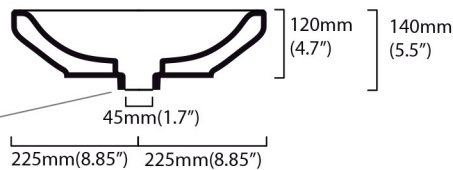

collezione
collection
Start

lavabo
wash basin
45

dimensini dimensions: L 450 - P 450 - H 120
troppo pieno *overflow*: NO-NO
peso netto net weight: kg 14.2 31lbs

- = smaltato perimetralmente
all glazed sides
- = non smaltato dietro
unglazed behind

* Si consiglia piletta a scarico libero di altezza > 60 mm
* Drain h > 2.3"

- U= sottopiano
undercounter
- I= incasso
inset
- A= appoggio
freestanding
- W= sospeso
wall hung

Collection
Ceramica
Valdama

Model |
Start 45C

Dimensions Metric
1 inch = 2.54 cm
1 inch = 25.4 mm

WS®
BATH
COLLECTIONS

1051 Lea Drive - Collegeville, PA 19426
Tel. 215 513 9400 - Fax 610 831 0215
www.ws bathcollections.com - info@ws bathcollections.com

MOUNTING HARDWARE

Wall-mount installation

Bolts

Vessel/ countertop installation

Silicone (*optional*)

Collection
Ceramica
Valdama

Model |
Start 45C

Dimensions Metric
1 inch = 2.54 cm
1 inch = 25.4 mm