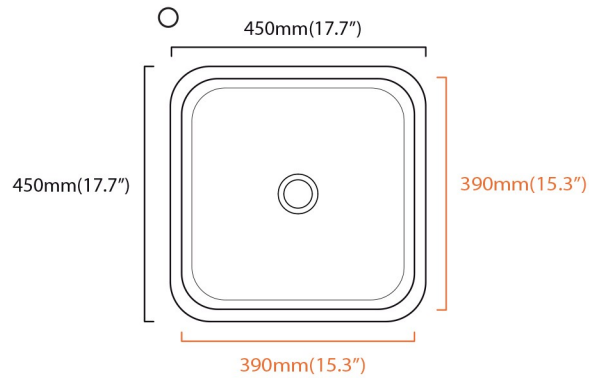

collezione
collection
Start

lavabo
wash basin
45

dimensini dimensions: L 450 - P 450 - H 120
troppo pieno *overflow*: NO-NO
peso netto net weight: kg 14.2 31lbs

- = smaltato perimetralmente
all glazed sides
- = non smaltato dietro
unglazed behind

* Si consiglia piletta a scarico libero di altezza > 60 mm
* Drain h > 2.3"

- U= sottopiano
undercounter
- I= incasso
inset
- A= appoggio
freestanding
- W= sospeso
wall hung

Collection
Ceramica
Valdama

Model |
Start 45C

Dimensions Metric
1 inch = 2.54 cm
1 inch = 25.4 mm

WS®
BATH
COLLECTIONS

1051 Lea Drive - Collegeville, PA 19426
Tel. 215 513 9400 - Fax 610 831 0215
www.ws bathcollections.com - info@ws bathcollections.com

MOUNTING HARDWARE

Wall-mount installation

Bolts

Vessel/ countertop installation

Silicone (*optional*)

Collection
Ceramica
Valdama

Model |
Start 45C

Dimensions Metric
1 inch = 2.54 cm
1 inch = 25.4 mm