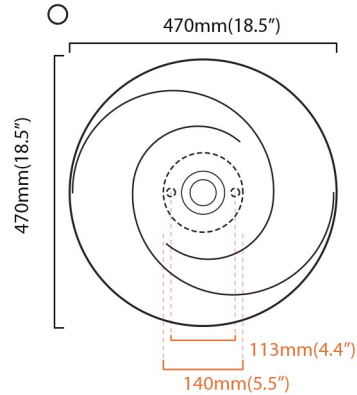

Product Specs Sheets

collezione
collection

Snail

lavabo
wash basin

dimensini dimensions: Diametro 470 - H 150
troppo pieno *overflow*: No-NO
portata *flow rate*: l - s 0,15
peso netto net weight: kg 5.1 11.5 lbs

- = smaltato perimetralmente
all glazed sides
- = non smaltato dietro
unglazed behind

- U= sottopiano
undercounter
- I = incasso
inset
- A = appoggio
freestanding
- W= sospeso
wall hung

Collection
Ceramica

Model |
Snail LVT 720

Dimensions Metric

1 inch = 2.54 cm
1 inch = 25.4 mm

WS[®]
BATH
COLLECTIONS

1051 Lea Drive - Collegeville, PA 19426
Tel. 215 513 9400 - Fax 610 831 0215

www.wsbathcollections.com - info@wsbathcollections.com

MOUNTING HARDWARE

Wall-mount installation

Bolts

Vessel/ countertop installation

Silicone (*optional*)

Collection
Ceramica

Model |
Snail LVT 720

Dimensions Metric
1 inch = 2.54 cm
1 inch = 25.4 mm