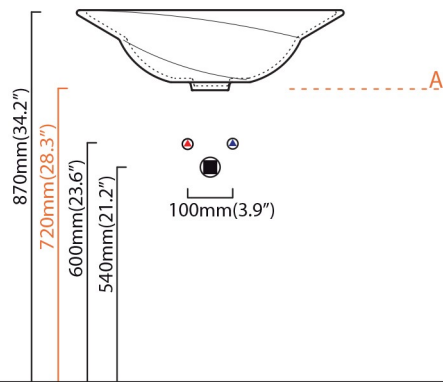

Product Specs Sheets

collezione
collection

Snail

lavabo
wash basin

dimensini dimensions: Diametro 470 - H 150
troppo pieno *overflow*: No-NO
portata *flow rate*: l - s 0,15
peso netto net weight: kg 5.1 11.5 lbs

- = smaltato perimetralmente
all glazed sides
- = non smaltato dietro
unglazed behind

- U= sottopiano
undercounter
- I = incasso
inset
- A = appoggio
freestanding
- W= sospeso
wall hung

Collection
Ceramica

Model |
Snail LVT 720

Dimensions Metric

1 inch = 2.54 cm
1 inch = 25.4 mm

WS[®]
BATH
COLLECTIONS

1051 Lea Drive - Collegeville, PA 19426
Tel. 215 513 9400 - Fax 610 831 0215

www.wsbathcollections.com - info@wsbathcollections.com

MOUNTING HARDWARE

Wall-mount installation

Bolts

Vessel/ countertop installation

Silicone (*optional*)

Collection
Ceramica

Model |
Snail LVT 720

Dimensions Metric
1 inch = 2.54 cm
1 inch = 25.4 mm