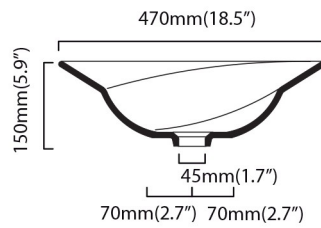

Product Specs Sheets

collezione
collection

Snail

lavabo
wash basin

dimensini dimensions: Diametro 470 - H 150
troppo pieno *overflow*: No-NO
portata *flow rate*: l - s 0,15
peso netto net weight: kg 5.1 11.5 lbs

- = smaltato perimetralmente
all glazed sides
- = non smaltato dietro
unglazed behind

- U= sottopiano
undercounter
- I = incasso
inset
- A = appoggio
freestanding
- W= sospeso
wall hung

Collection
Ceramica

Model |
Snail LVT 720

Dimensions Metric

1 inch = 2.54 cm
1 inch = 25.4 mm

WS[®]
BATH
COLLECTIONS

1051 Lea Drive - Collegeville, PA 19426
Tel. 215 513 9400 - Fax 610 831 0215

www.wsbathcollections.com - info@wsbathcollections.com

MOUNTING HARDWARE

Wall-mount installation

Bolts

Vessel/ countertop installation

Silicone (*optional*)

Collection
Ceramica

Model |
Snail LVT 720

Dimensions Metric
1 inch = 2.54 cm
1 inch = 25.4 mm