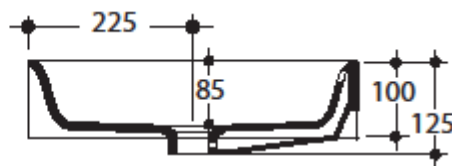

SERIE CENTO

Cod.3544
 Lavabo 45x45 appoggio
 Free standing washbasin 45x45

Collection
Kerasan

Model |
Cento 3544

Dimensions Metric

1 inch = 2.54 cm
 1 inch = 25.4 mm

1051 Lea Drive - Collegeville, PA 19426
 Tel. 215 513 9400 - Fax 610 831 0215
www.ws bathcollections.com - info@ws bathcollections.com

MOUNTING HARDWARE

Wall-mount installation

Bolts

Vessel/ countertop installation

Silicone (*optional*)

Collection
Kerasan

Model |
Cento 3544

Dimensions Metric
1 inch = 2.54 cm
1 inch = 25.4 mm