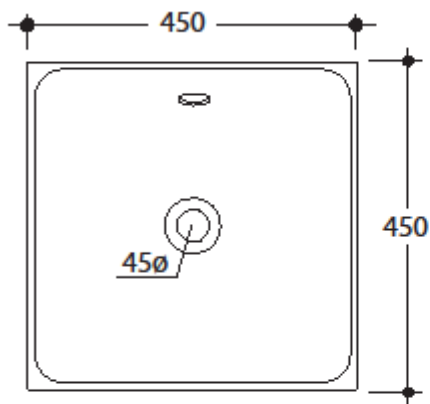

SERIE CENTO

Cod.3544
 Lavabo 45x45 appoggio
 Free standing washbasin 45x45

Collection
Kerasan

Model |
Cento 3544

Dimensions Metric

1 inch = 2.54 cm
 1 inch = 25.4 mm

1051 Lea Drive - Collegeville, PA 19426
 Tel. 215 513 9400 - Fax 610 831 0215
www.ws bathcollections.com - info@ws bathcollections.com

MOUNTING HARDWARE

Wall-mount installation

Bolts

Vessel/ countertop installation

Silicone (*optional*)

Collection
Kerasan

Model |
Cento 3544

Dimensions Metric
1 inch = 2.54 cm
1 inch = 25.4 mm