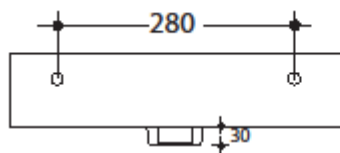

SERIE CENTO

Cod.3544
 Lavabo 45x45 appoggio
 Free standing washbasin 45x45

Collection
Kerasan

Model |
Cento 3544

Dimensions Metric

1 inch = 2.54 cm
 1 inch = 25.4 mm

1051 Lea Drive - Collegeville, PA 19426
 Tel. 215 513 9400 - Fax 610 831 0215
www.ws bathcollections.com - info@ws bathcollections.com

MOUNTING HARDWARE

Wall-mount installation

Bolts

Vessel/ countertop installation

Silicone (*optional*)

Collection
Kerasan

Model |
Cento 3544

Dimensions Metric
1 inch = 2.54 cm
1 inch = 25.4 mm