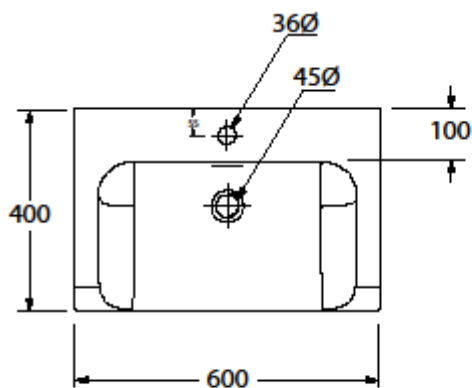

INKA

Cod.3411

Lavabo semincasso 60x40x35,5 monoforo

One hole semi recessed washbasin 60x40x35,5

DA MOBILE: art. 00000

Collection
Kerasan

Model |
Inka 3411

Dimensions Metric

1 inch = 2.54 cm
1 inch = 25.4 mm

WS[®]
BATH
COLLECTIONS

1051 Lea Drive - Collegeville, PA 19426
Tel. 215 513 9400 - Fax 610 831 0215
www.wsbathcollections.com - info@wsbathcollections.com

We recommend the following items that work with your sink.

Wall-mount installation

Bolts

Vessel/ countertop installation

Silicone (*optional*)

Collection
Kerasan

Model |
Inka 3411

Dimensions Metric
1 inch = 2.54 cm
1 inch = 25.4 mm

WS[®]