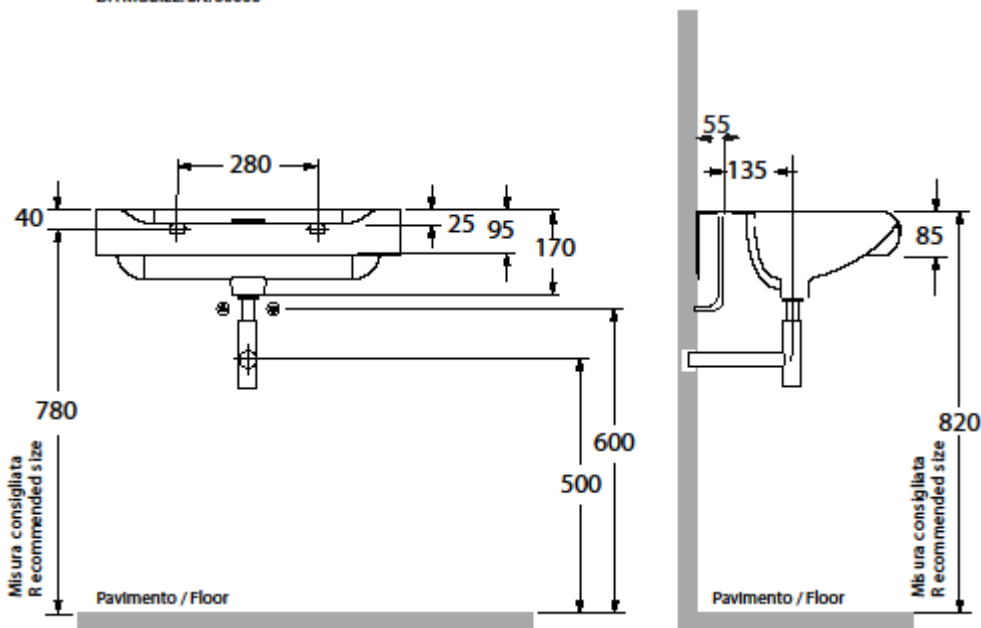

INKA

Cod.3411

Lavabo semincasso 60x40x35,5 monoforo

One hole semi recessed washbasin 60x40x35,5

DA MOBILE: art. 00000

Collection
Kerasan

Model |
Inka 3411

Dimensions Metric

1 inch = 2.54 cm
1 inch = 25.4 mm

WS[®]
BATH
COLLECTIONS

1051 Lea Drive - Collegeville, PA 19426
Tel. 215 513 9400 - Fax 610 831 0215
www.wsbathcollections.com - info@wsbathcollections.com

We recommend the following items that work with your sink.

TRAPS

Linea 53922
Our best seller

Linea 5392

Linea 53925

Linea 53921
Space saving

DRAINS

Linea 53991
Push waste drain (click clack)
with overflow

MOUNTING HARDWARE

Wall-mount installation

Bolts

Vessel/ countertop installation

Silicone (*optional*)

Collection
Kerasan

Model |
Inka 3411

Dimensions Metric
1 inch = 2.54 cm
1 inch = 25.4 mm

WS[®]