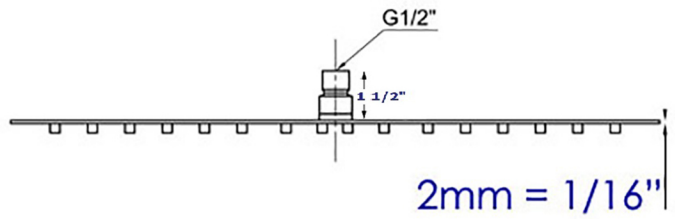

RAIN16R

Solid 16" Round Ultra Thin Rain Shower Head

EAGO USA

15 3/4"

Note: All product dimensions are approximate and should be verified on site prior to installation.
Visit www.EAGOUSA.com for more information.