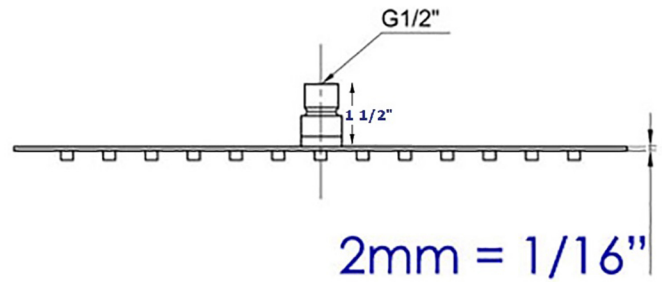

RAIN12R

Solid 12" Round Ultra Thin Rain Shower Head

EAGO USA

Note: All product dimensions are approximate and should be verified on site prior to installation.
Visit www.EAGOUSA.com for more information.