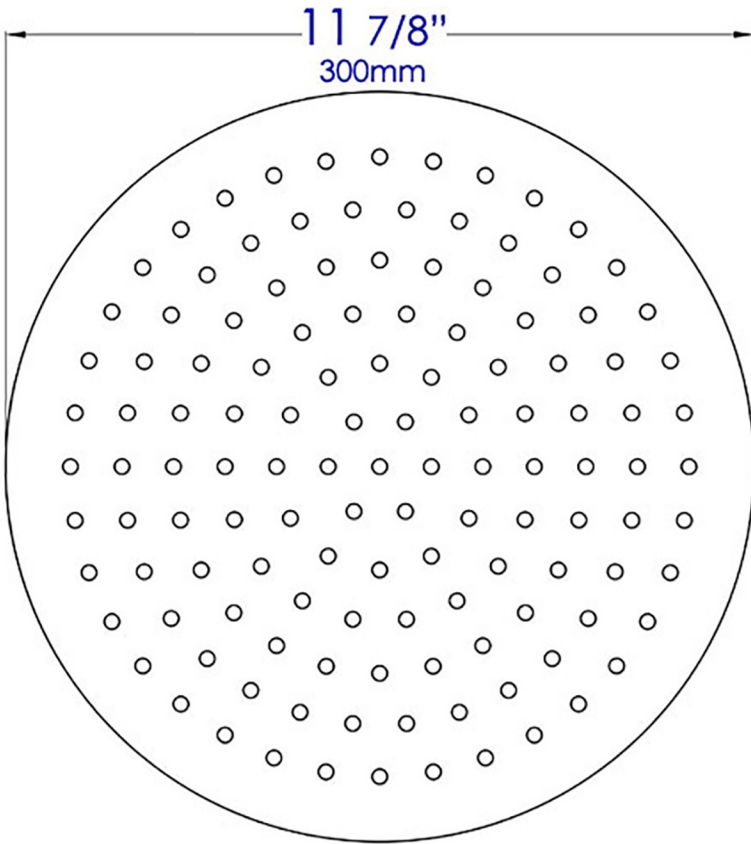

RAIN12R

Solid 12" Round Ultra Thin Rain Shower Head

EAGO USA

Note: All product dimensions are approximate and should be verified on site prior to installation.
Visit www.EAGOUSA.com for more information.