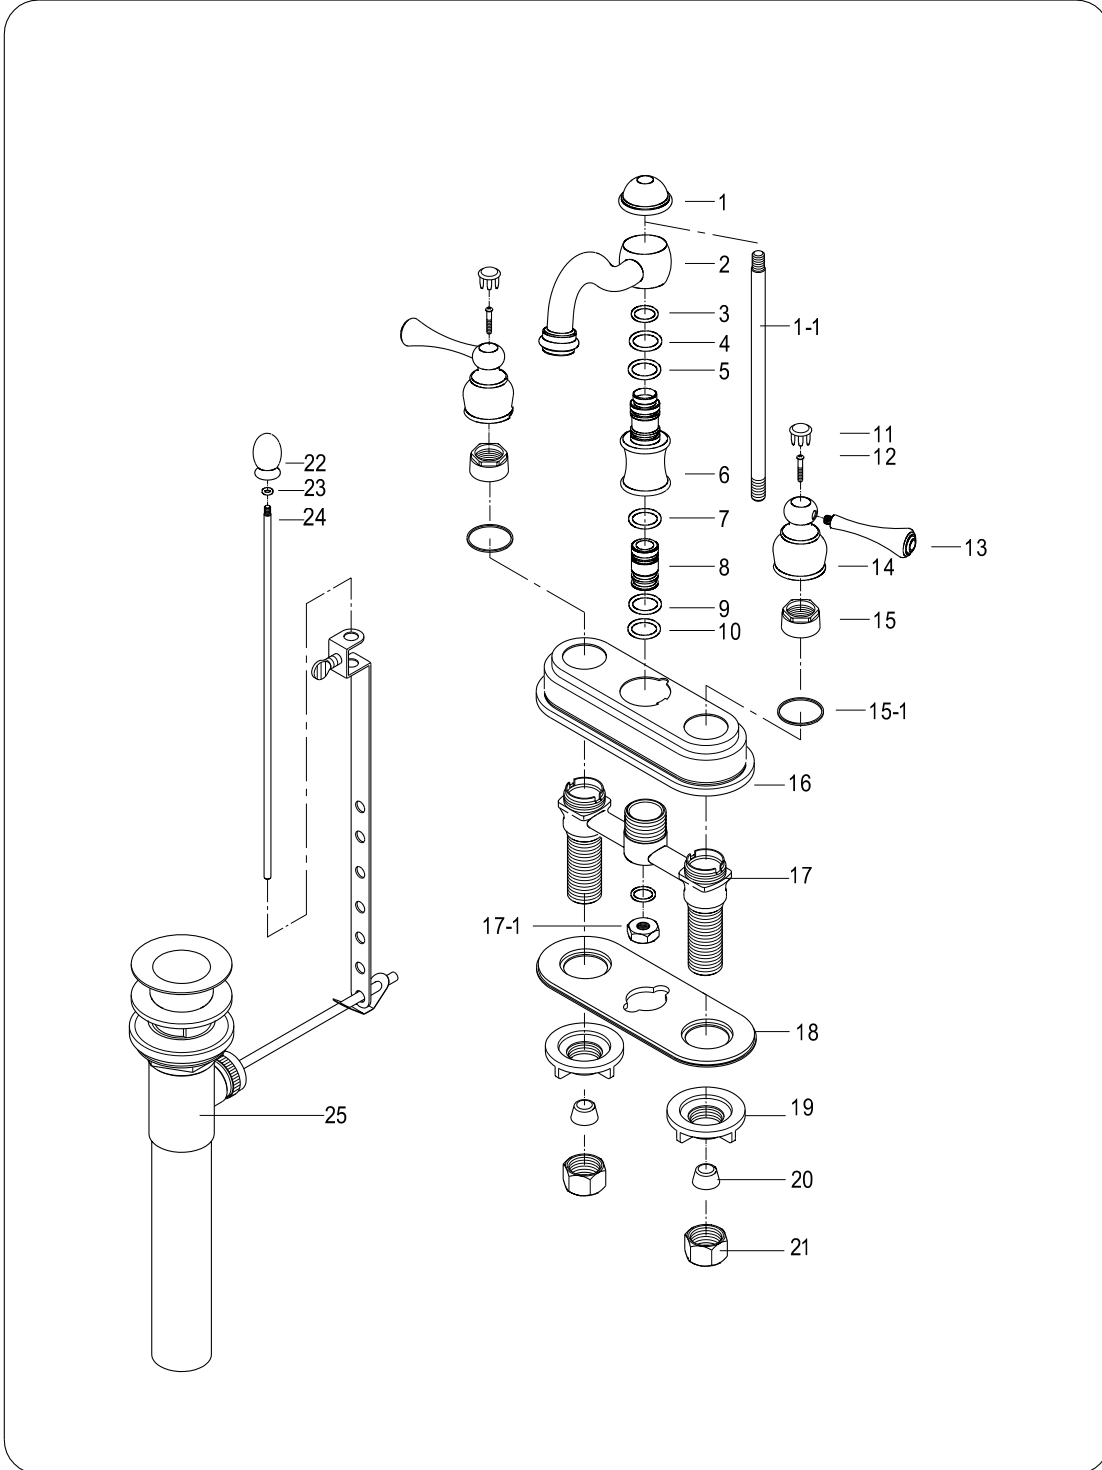

**KB3901,2,5,8BL**

4" LAVATORY FAUCET WITH BRASS POP-UP

Aug 16, 05

**Note:** Drawing shows overall style of the product, faucet handle style may be different to the product model number this chart is referring to.