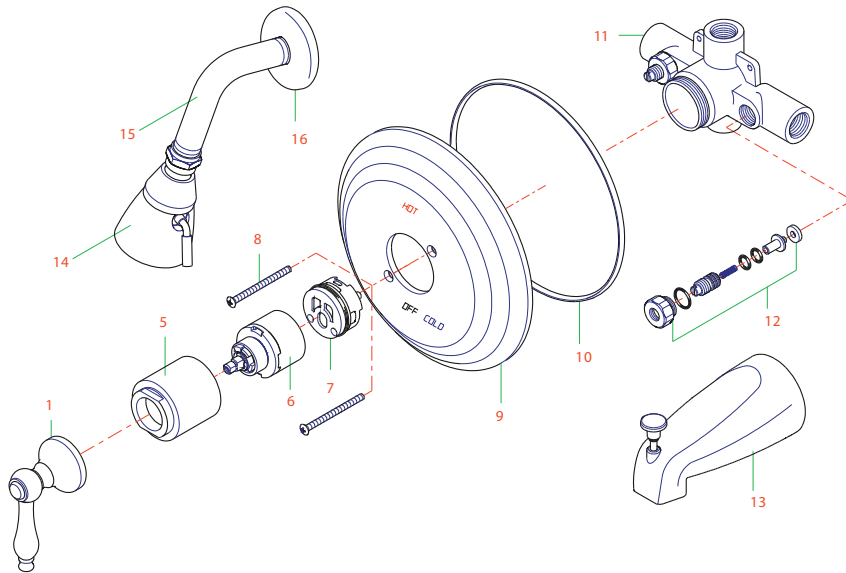

MODEL#: **EB3638AL**

Pressure Balanced Tub/Shower Faucet w/ Solid Brass Shower Head

**Note:** Drawing shows overall style of the product, faucet handle style may be different to the product model number this chart is referring to.