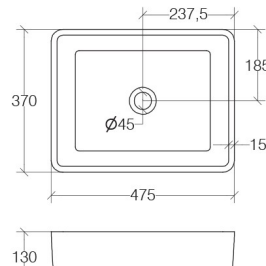

LAVABO, SENZA PILETTA - CERAMICA  
WASHBASIN WITHOUT WASTE WATER DRAIN - CERAMIC

WEIGHT kg 11,16  
VOLUME m<sup>3</sup> 0,0627

Collection  
Linea

Model |  
Acquaio 53716

Dimensions Metric

1 inch = 2.54 cm  
1 inch = 25.4 mm

**WS**<sup>®</sup>  
BATH  
COLLECTIONS

1051 Lea Drive - Collegeville, PA 19426  
Tel. 215 513 9400 - Fax 610 831 0215  
[www.ws bathcollections.com](http://www.ws bathcollections.com) - [info@ws bathcollections.com](mailto:info@ws bathcollections.com)