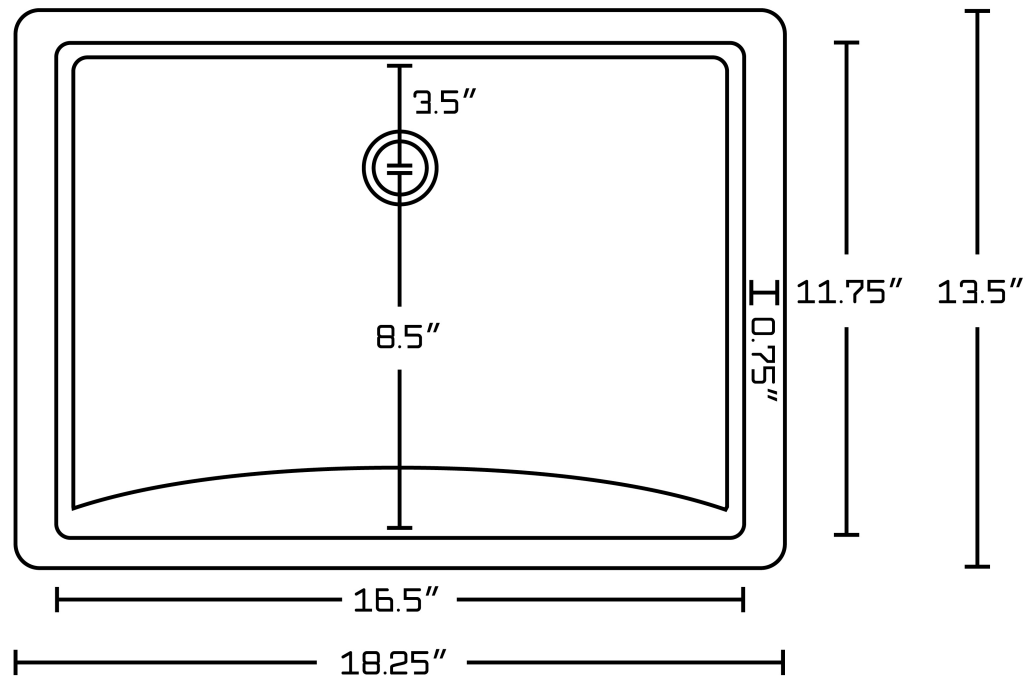

	QTY	Product ID	Series	Product Type	Description	Color	Stock*	Expected Stock*	Expected Stock ETA*
	1	324	N/A	Bathroom Undermount Sink	18.25-in. W 13.5-in. D Rectangle Bathroom Undermount Sink In White Color	White	403	0	
	1	551	Xena	Glass Top	14-in. W X 18-in. D Glass Top In Black Color	Black	71	0	
	1	17443	Shaker	Stone Top	23.75-in. W 18.25-in. D Stone Top In Black Galaxy Color For 3H4-in. Faucet	Black Galaxy	999	0	
	1	540	Xena	Vanity Base	23.25-in. W 17.25-in. D Modern Wall Mount Plywood-Melamine Vanity Base Only In Dawn Grey	Dawn Grey	13	0	

	1	548	Xena	Modular Drawer	14-in. W 17.8-in. H Modern Plywood-Melamine Modular Drawer In Dawn Grey	Dawn Grey	14	0	
---	---	-----	------	----------------	---	-----------	----	---	--

**Estimated as of 16 Dec 2021 2:38 PM.*

Quality control approved in Canada. Each box on your order is physically opened-up and inspected to make sure only the highest quality product is shipped. We take and store photos of every single quality audit of every single order we ship. You can see them when you track your order on our website. This product is a group of multiple products. This modern vanity set belongs to the exquisite Xena design series. It features a rectangle shape. This vanity set is designed to be installed as a wall mount vanity set. It is constructed with plywood-melamine. This vanity set comes with a melamine finish in Dawn Grey color. It is designed for a 3h4-in. faucet.

Product ID:	548
Product Type:	Vanity Set
Series:	Xena
Shape:	Rectangle
Install Type:	Wall Mount
Faucet Drilling:	3H4-in.
Faucet Drilling Location:	Center
Overflow:	Yes
Num Of Sinks:	1
Num Of Drawers:	3
Includes Faucets:	No
Includes Drains:	No
Undermount Sinks Color:	White
Width Group:	30-in. - 39-in.
Top Thickness:	1.5
Top Color:	Black Galaxy
Material:	Plywood-Melamine
Style:	Modern
Finish:	Melamine
Hardware Color:	Chrome
Color:	Dawn Grey
Recommended Ship Method:	SP