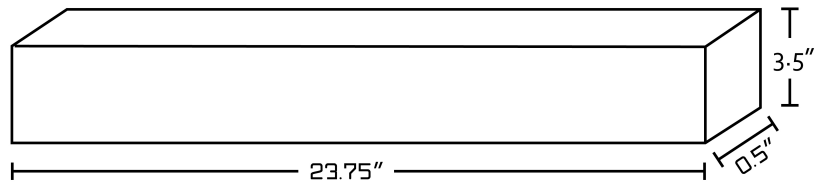

Product ID:	672
Product Type:	Vanity Set
Series:	Xena
Shape:	Rectangle
Install Type:	Floor Mount
Faucet Drilling:	3H4-in.
Faucet Drilling Location:	Center
Overflow:	Yes
Num Of Sinks:	1
Num Of Drawers:	3
Includes Faucets:	No
Includes Drains:	No
Undermount Sinks Color:	White
Width Group:	30-in. - 39-in.
Top Thickness:	1.5
Top Color:	Bianca Carara
Material:	Plywood-Melamine
Style:	Modern
Finish:	Melamine
Hardware Color:	Chrome
Color:	Dawn Grey
Recommended Ship Method:	LTL