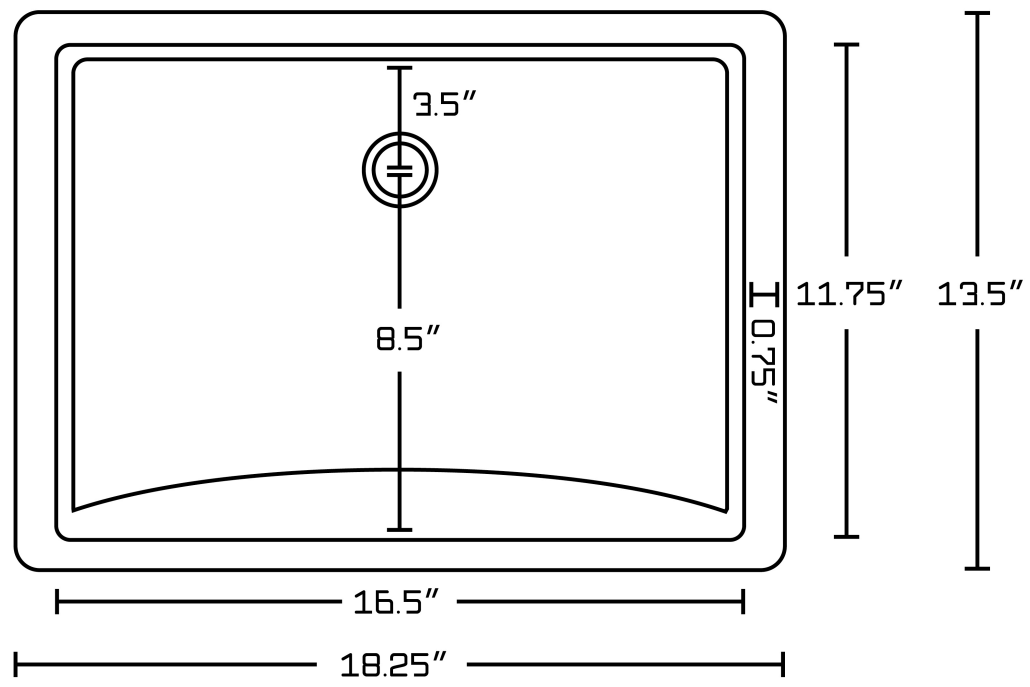

	1	548	Xena	Modular Drawer	14-in. W X 17.8-in. H Modern Plywood-Melamine Modular Drawer In Dawn Grey	Dawn Grey	14	0	
	1	551	Xena	Glass Top	14-in. W X 18-in. D Glass Top In Black Color	Black	71	0	
	1	672	Elite	Stone Top	23.75-in. W X 18.25-in. D Stone Top In Bianca Carara Color For 3H4-in. Faucet	Bianca Carara	999	0	

\*Estimated as of 16 Dec 2021 2:38 PM.

Quality control approved in Canada. Each box on your order is physically opened-up and inspected to make sure only the highest quality product is shipped. We take and store photos of every single quality audit of every single order we ship. You can see them when you track your order on our website. This product is a group of multiple products. This modern vanity set belongs to the exquisite Xena design series. It features a rectangle shape. This vanity set is designed to be installed as a floor mount vanity set. It is constructed with plywood-melamine. This vanity set comes with a melamine finish in Dawn Grey color. It is designed for a 3h4-in. faucet.

Product ID:	672
Product Type:	Vanity Set
Series:	Xena
Shape:	Rectangle
Install Type:	Floor Mount
Faucet Drilling:	3H4-in.
Faucet Drilling Location:	Center
Overflow:	Yes
Num Of Sinks:	1
Num Of Drawers:	3
Includes Faucets:	No
Includes Drains:	No
Undermount Sinks Color:	White
Width Group:	30-in. - 39-in.
Top Thickness:	1.5
Top Color:	Bianca Carara
Material:	Plywood-Melamine
Style:	Modern
Finish:	Melamine
Hardware Color:	Chrome
Color:	Dawn Grey
Recommended Ship Method:	LTL