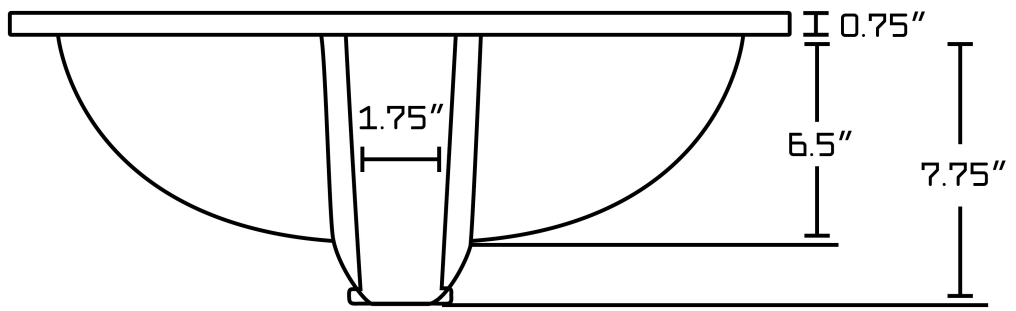

\*Estimated as of 16 Dec 2021 2:38 PM.

Quality control approved in Canada. Each box on your order is physically opened-up and inspected to make sure only the highest quality product is shipped. We take and store photos of every single quality audit of every single order we ship. You can see them when you track your order on our website. This product is a group of multiple products. This modern vanity set belongs to the exquisite Xena design series. It features a rectangle shape. This vanity set is designed to be installed as a floor mount vanity set. It is constructed with plywood-melamine. This vanity set comes with a melamine finish in Dawn Grey color. It is designed for a 3h4-in. faucet.

Product ID:	672
Product Type:	Vanity Set
Series:	Xena
Shape:	Rectangle
Install Type:	Floor Mount
Faucet Drilling:	3H4-in.
Faucet Drilling Location:	Center
Overflow:	Yes
Num Of Sinks:	1
Num Of Drawers:	3
Includes Faucets:	No
Includes Drains:	No
Undermount Sinks Color:	White
Width Group:	30-in. - 39-in.
Top Thickness:	1.5
Top Color:	Bianca Carara
Material:	Plywood-Melamine
Style:	Modern
Finish:	Melamine
Hardware Color:	Chrome
Color:	Dawn Grey
Recommended Ship Method:	LTL