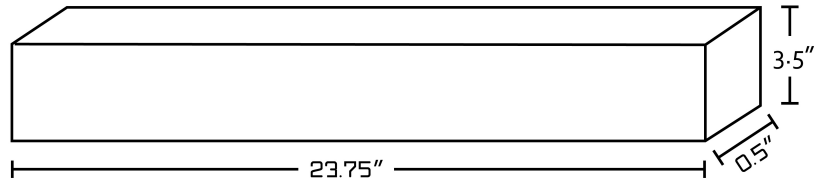

Product ID:	17433
Product Type:	Vanity Set
Series:	Xena
Shape:	Rectangle
Install Type:	Floor Mount
Faucet Drilling:	1 Hole
Faucet Drilling Location:	Center
Overflow:	Yes
Num Of Sinks:	1
Num Of Drawers:	3
Includes Faucets:	No
Includes Drains:	No
Undermount Sinks Color:	White
Width Group:	30-in. - 39-in.
Top Thickness:	1.5
Top Color:	Black Galaxy
Material:	Plywood-Melamine
Style:	Modern
Finish:	Melamine
Hardware Color:	Chrome
Color:	Dawn Grey
Recommended Ship Method:	LTL