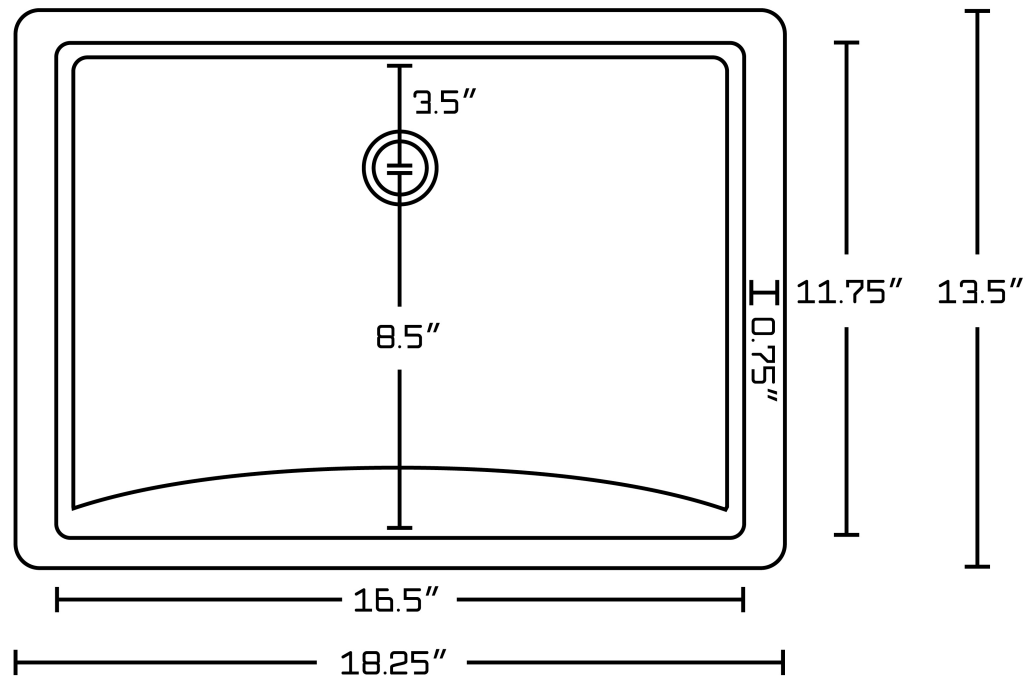

*Estimated as of 16 Dec 2021 2:39 PM.

Quality control approved in Canada. Each box on your order is physically opened-up and inspected to make sure only the highest quality product is shipped. We take and store photos of every single quality audit of every single order we ship. You can see them when you track your order on our website. This product is a group of multiple products. This modern vanity set belongs to the exquisite Xena design series. It features a rectangle shape. This vanity set is designed to be installed as a floor mount vanity set. It is constructed with plywood-melamine. This vanity set comes with a melamine finish in Dawn Grey color. It is designed for a 1 hole faucet.

Product ID:	17433
Product Type:	Vanity Set
Series:	Xena
Shape:	Rectangle
Install Type:	Floor Mount
Faucet Drilling:	1 Hole
Faucet Drilling Location:	Center
Overflow:	Yes
Num Of Sinks:	1
Num Of Drawers:	3
Includes Faucets:	No
Includes Drains:	No
Undermount Sinks Color:	White
Width Group:	30-in. - 39-in.
Top Thickness:	1.5
Top Color:	Black Galaxy
Material:	Plywood-Melamine
Style:	Modern
Finish:	Melamine
Hardware Color:	Chrome
Color:	Dawn Grey
Recommended Ship Method:	LTL